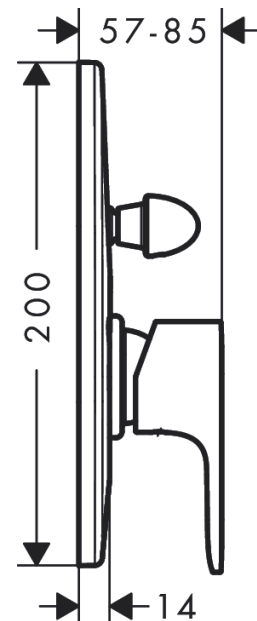

Rebris S
Single lever bath mixer for concealed installation
 Surfaces: **Chrome** Article Number: **72449000**

Description

product features

- 2 functions
- maximum flow rate at 3 bar: 30,7 l/min
- flow rate for bath spout at 3 bar: 30,7 l/min
- flow rate of hand shower at 3 bar: 27,4 l/min
- diverter with automatic resetting
- connection type: basic set
- min. operating pressure: 1 bar
- max. operating pressure: 10 bar

Design awards

DESIGN
AWARD
2022

reddot winner 2022

Product image

Scale drawing

Flowchart