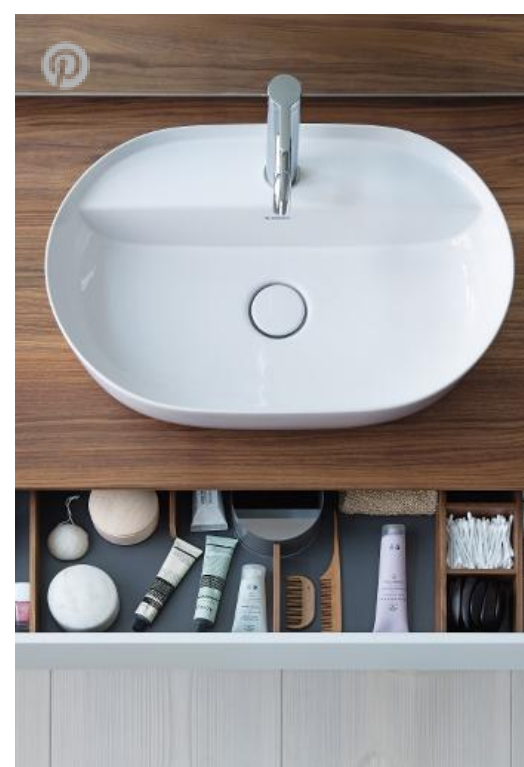

Precise edges, clear forms

The above-counter and handrinse basin from the Luv series are made of DuraCeram®, a material that can be used to create particularly precise edges and, together with the oval form of the bowl, produces an especially clear and fine design. The basins are available with or without integrated tap platform that serves simultaneously as a shelf for soap or other items. The ceramic slotted waste adds the finishing touch to the elegant series.