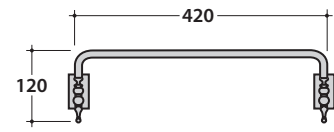

PAESTUM TOWEL RAIL PAAC44

GLOBO

Cod. **PAAC44**

Towel rail 40 cm. Weight 1,4 Kg