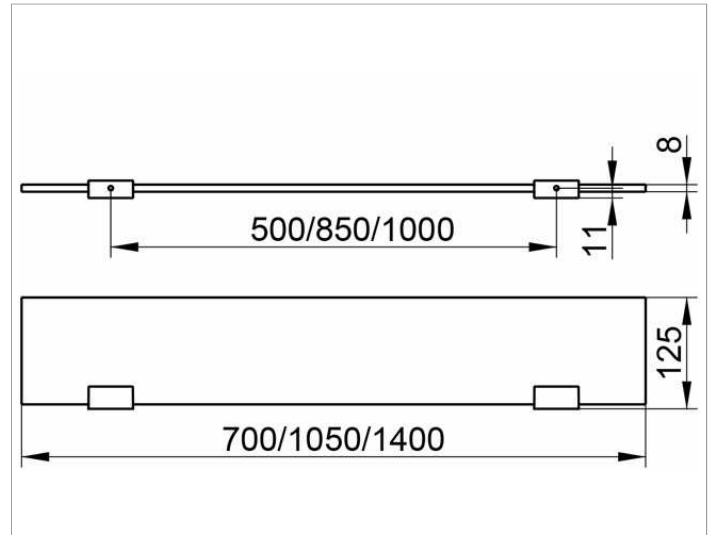

Edition 400

11510YY5140 Glass shelf with brackets

PRODUCT

DRAWING

PRODUCT ATTRIBUTES

complete with crystalline glass shelf, tempered glass (ESG)

SURFACE

03, 05, 13

DIMENSION

1400 x 125 x 8 mm