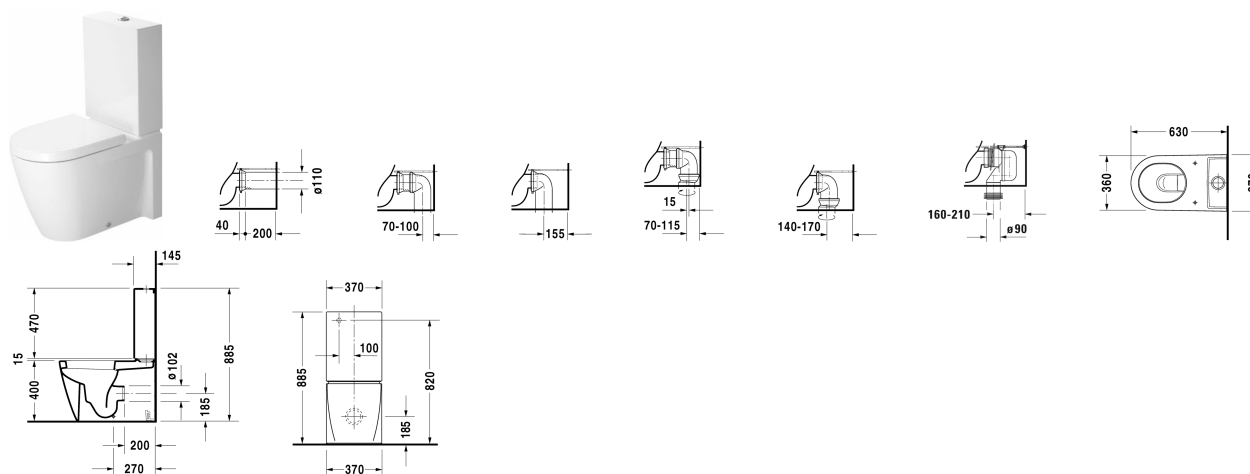

Starck 2 Toilet close-coupled # 2145090000

| < 370 mm > |

Toilet close-coupled	Dimension	Weight	Order number
(without cistern), washdown model, fixings included, UWL class 1			
Colors			
00 White Alpin			
Variant			
<ul style="list-style-type: none"> 4,5 l, Outlet for Vario connector set, for horizontal and vertical outlet, length adjustable from 70 - 170 mm, and vario connecting bend, vertical outlet from 160 - 210 mm 	370 x 630 mm	36.000 kilogram	2145090000
Infobox			
For Starck 2 WCs, constructed before February 2012, the toilet seats without soft closure # 0066910000 and with soft closure # 0066990000 are suitable			
Sanitary ceramics with the special WonderGliss surface finish will remain clean and attractive-looking for a long time to come. When ordering WonderGliss please add a "1" as eleventh digit to the model number.			
Accessory			
Vario connecting bend for vertical outlet	Ø 100 mm	0.700 kilogram	899025
Vario connector set incl. excenter	Ø 110 mm	1.500 kilogram	001422
Suitable products			
Cistern with Dual Flush mechanism, chrome, concealed left supply, 370 x 145 mm	370 x 145 mm		093300

Starck 2 Toilet close-coupled # 2145090000

|< 370 mm >|

Toilet seat and cover hinges stainless steel, removable, with soft closure,	006989
Toilet seat and cover hinges stainless steel, without soft closure,	006981

All drawings contain the necessary measurements which are subject to standard tolerances. They are stated in mm and are non-binding. Exact measurements, in particular for customised installation scenarios, can only be taken from the finished piece.