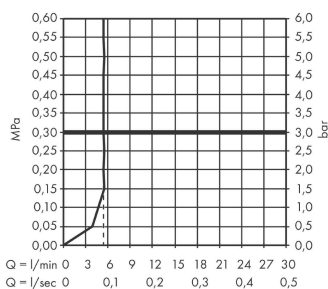

Pulsify S
Baton hand shower 100 1jet EcoSmart+
 Finish: **Chrome** Article Number: **24126000**

Description

product features

- shower head size: 98 x 24 mm
- spray type: PowderRain
- maximum flow rate at 3 bar: 5,4 l/min
- minimum flow pressure: 0,5 bar
- with internal water conduction
- rinseable sieve insert
- connection thread G 1/2
- suitable for continuous flow water heaters
- EU taxonomy: max. 6 l/min - Substantial Contribution (SC) possible

Technology

Design awards

Product image

Scale drawing

Flowchart

The consumption was measured in combination with the appropriate fittings (thermostat/mixer/ in-wall valve) to reflect actual application in practice.