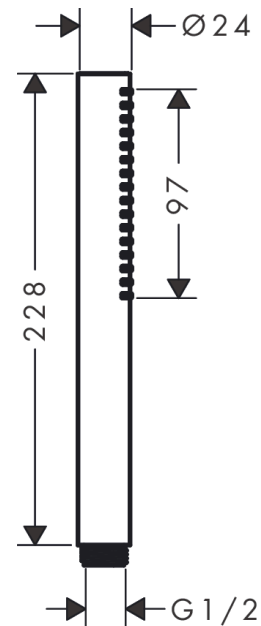

Pulsify S
Baton hand shower 100 1jet EcoSmart+
 Finish: **Chrome** Article Number: **24126000**

Description

product features

- shower head size: 98 x 24 mm
- spray type: PowderRain
- maximum flow rate at 3 bar: 5,4 l/min
- minimum flow pressure: 0,5 bar
- with internal water conduction
- rinseable sieve insert
- connection thread G 1/2
- suitable for continuous flow water heaters
- EU taxonomy: max. 6 l/min - Substantial Contribution (SC) possible

Technology

Design awards

Product image

Scale drawing

Flowchart

The consumption was measured in combination with the appropriate fittings (thermostat/mixer/ in-wall valve) to reflect actual application in practice.

Pulsify S
Baton hand shower 100 1jet EcoSmart+
Finish: **Chrome** Article Number: **24126000**

Exploded Drawing

Year of production: >07/23

Pulsify S
Baton hand shower 100 1jet EcoSmart+
 Finish: **Chrome** Article Number: **24126000**

Spare part list

Year of production: >07/23

Pos.	Description	Article Number	PC	PU
1	filter insert	92421000	5	1