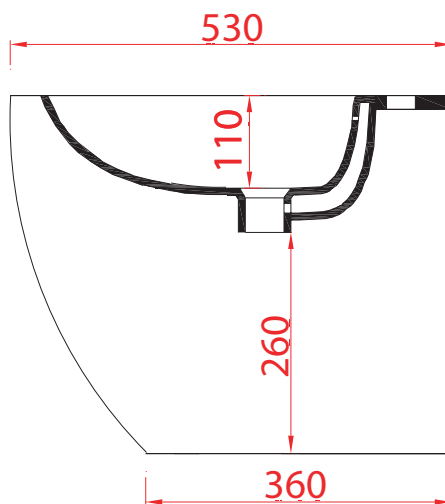

N.B. Indicated size could have a variation of about 0,6% due to usure of the moulds or the variations of the materials' technical characteristics used in the mixture.

FILE | FLB001

Bidet sospeso 36*52*33
Wall hung bidet 36*52*33

N.B. Indicated size could have a variation of about 0,6% due to usure of the moulds or the variations of the materials' technical characteristics used in the mixture.

FILE 2.0 | FLV005

Vaso Terra filomuro Senza Brida 53*37*42
 Back to wall Rimless Wc adjustable 53*37*42

PESO/WEIGHT: KG 26

ART ACA033
 CURVA 90° REGOLABILE DA 7 A 14 CM

ART ACA034
 CURVA TECNICA TRASLATA
 REGOLABILE DA 15.5 A 20 CM

ART ACA005
 CURVA TECNICA
 SCARICO FISSO 15 CM

ART ACA035
 CANNOTTO TRASLATO PER MODIFICA
 INGRESSO ACQUA +/- 2 CM

N.B. Le misure indicate possono subire una variazione dell'0,6% circa, dovuta ad usura stampi e a variazioni delle caratteristiche tecniche relative alle materie prime che compongono l'impasto.

N.B. Indicated size could have a variation of about 0,6% due to usure of the moulds or the variations of the materials' technical characteristics used in the mixture.