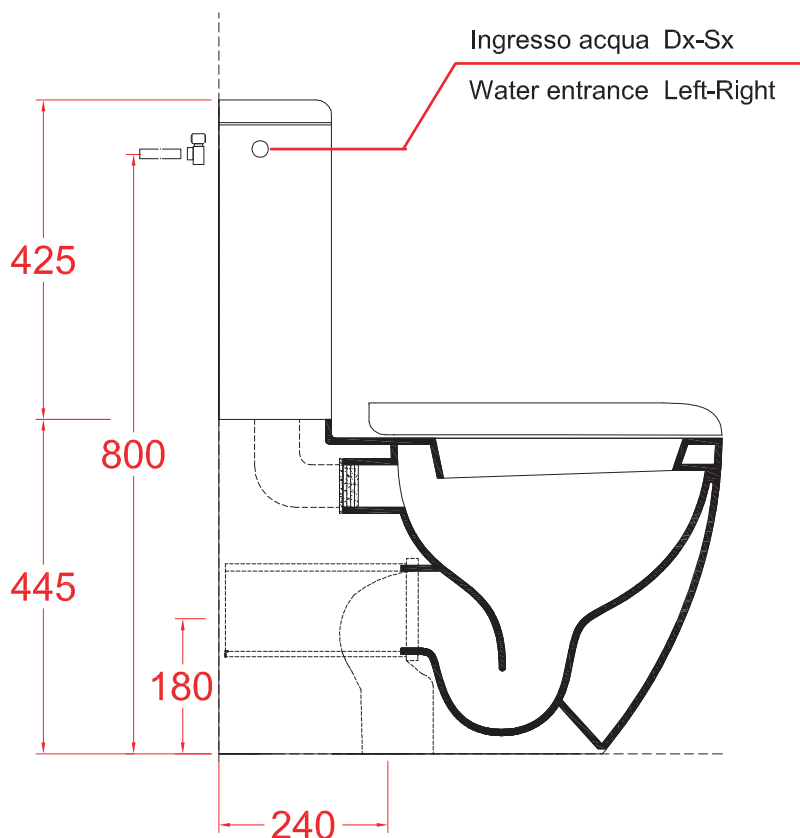

ART CERAM

ARTCERAM SRL
VIA MONSIGNOR TENDERINI SNC
01033 CIVITA CASTELLANA (VT) - ITALY
T. (+39) 0761 599499
F. (+39) 0761 514232
E. INFO@ARTCERAM.IT
W. WWW.ARTCERAM.IT

FILE | FLV003 + FLC001

Vaso monoblocco 36*67*42 + cassetta 42.5*15*34
Close coupled wc 36*67*42 + ceramic cistren 42.5*15*34

PESO/WEIGHT: KG 32 + 12

N.B. Le misure indicate possono subire una variazione dell'0,6% circa, dovuta ad usura stampi e a variazioni delle caratteristiche tecniche relative alle materie prime che compongono l'impasto.

N.B. Indicated size could have a variation of about 0,6% due to usure of the moulds or the variations of the materials' technical characteristics used in the mixture.