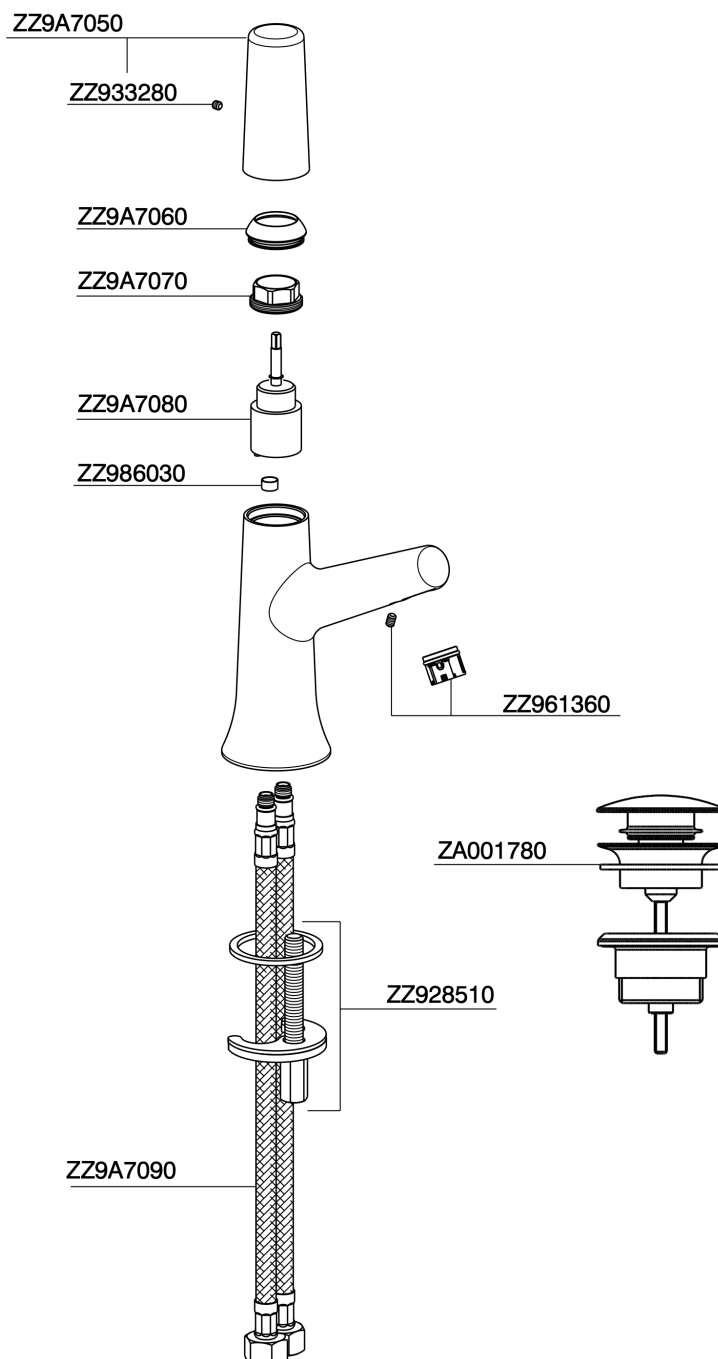

Single lever washbasin mixer VITA

MODEL **VI000514**

Single lever washbasin mixer, with 1"1/4 automatic pop up waste, G.3/8" stainless steel flexible hoses

AVAILABLE FINISHINGS

-  **21** 21 Chrome
-  **2Q** 2Q Black Titanium
-  **40** 40 Matt Black
-  **4Q** 4Q Matt White

CHARACTERISTICS

Cartridge Spare Parts **ZZ9A708000**

25mm Joystick single-lever cartridge

Single lever washbasin mixer VITA

VI000514

<https://en.cisal.it/single-lever-washbasin-mixer-vitavi000514>

2023-06-22