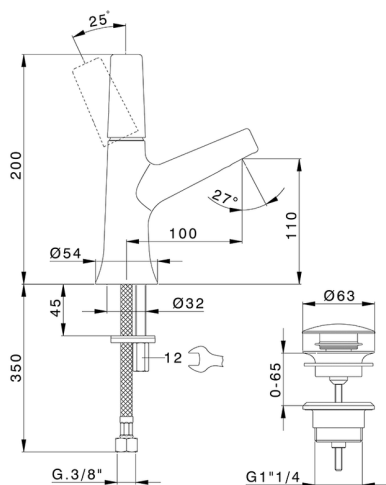

Single lever washbasin mixer VITA

MODEL **VI000514**

Single lever washbasin mixer, with 1"1/4 automatic pop up waste, G.3/8" stainless steel flexible hoses

AVAILABLE FINISHINGS

-  **21** 21 Chrome
-  **2Q** 2Q Black Titanium
-  **40** 40 Matt Black
-  **4Q** 4Q Matt White

CHARACTERISTICS

Cartridge Spare Parts **ZZ9A708000**

25mm Joystick single-lever cartridge

Single lever washbasin mixer VITA

VI000514

<https://en.cisal.it/single-lever-washbasin-mixer-vitavi000514>

2023-06-22