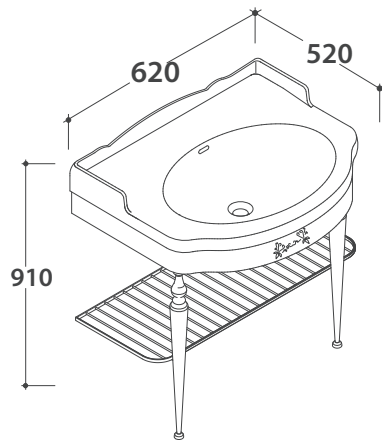

# PAESTUM FLOOR MOUNTED STRUCTURE PATC57

# GLOBO

Cod. **PATC57**

Brass chromium-plated floor-mounted structure 57.52 h82, for basin PA057. Weight 13 Kg