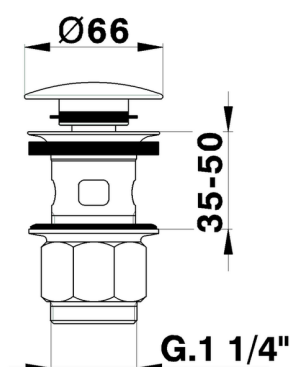

CHARACTERISTICS

2023-06-20