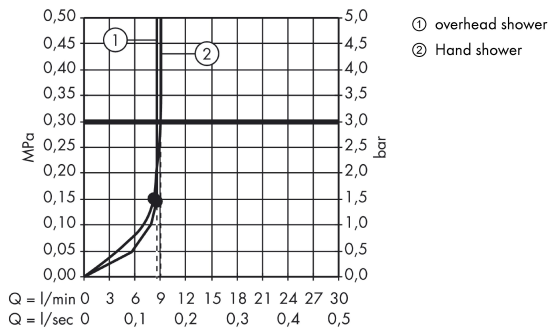

Raindance

Raindance S 180 1jet Showerpipe EcoSmart with single lever mixer

Surfaces: **chrome** Article Number: **27191000**

Flowchart