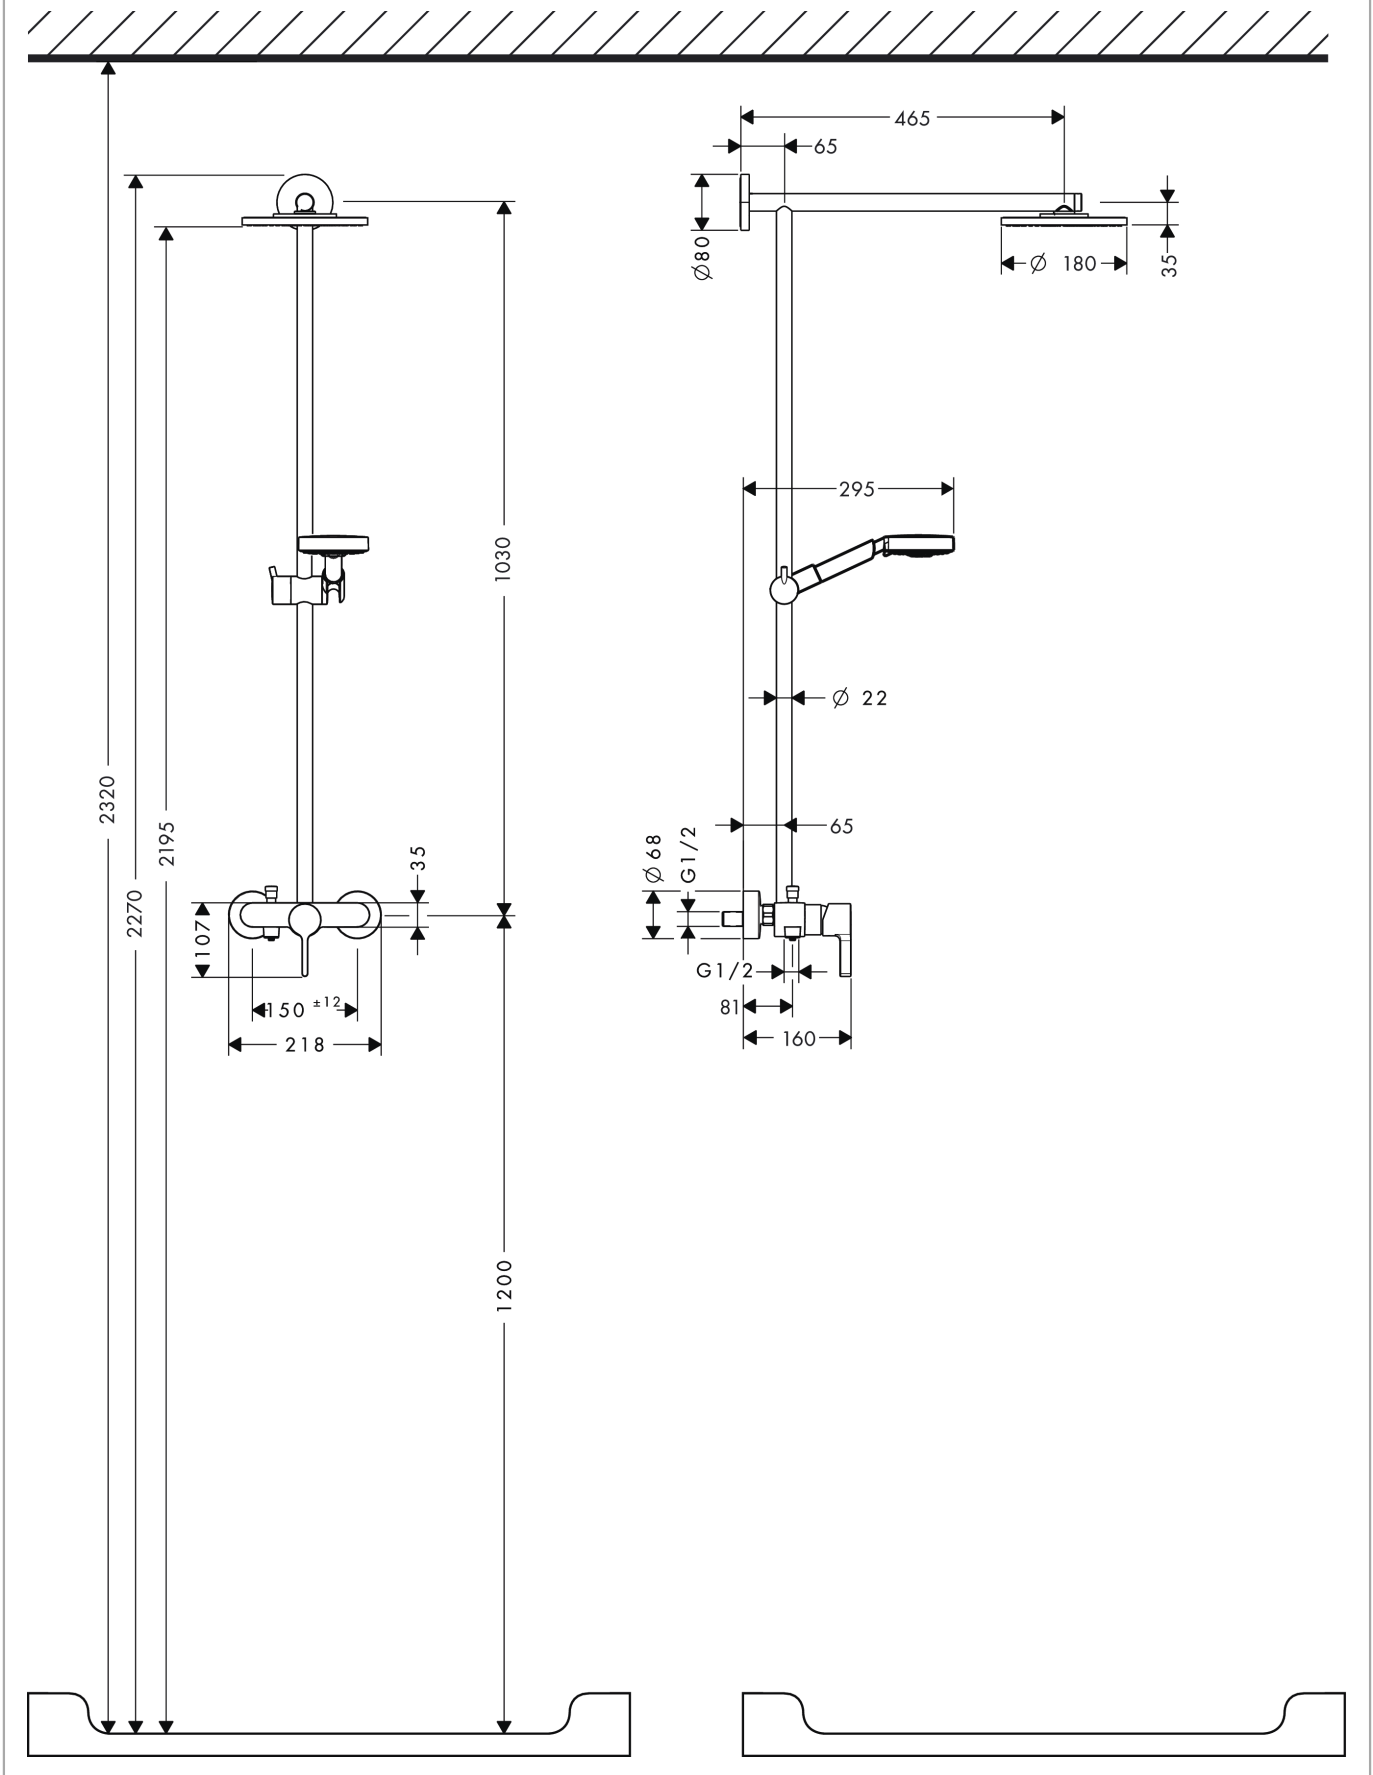

Raindance

Raindance S 180 1jet Showerpipe EcoSmart with single lever mixer

Surfaces: **chrome** Article Number: **27191000**

Installation examples