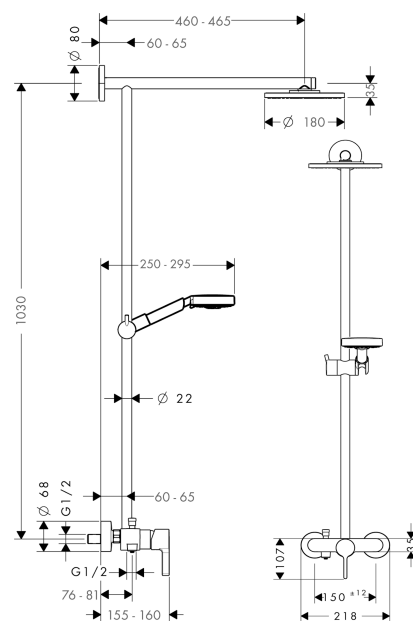

Scale drawing