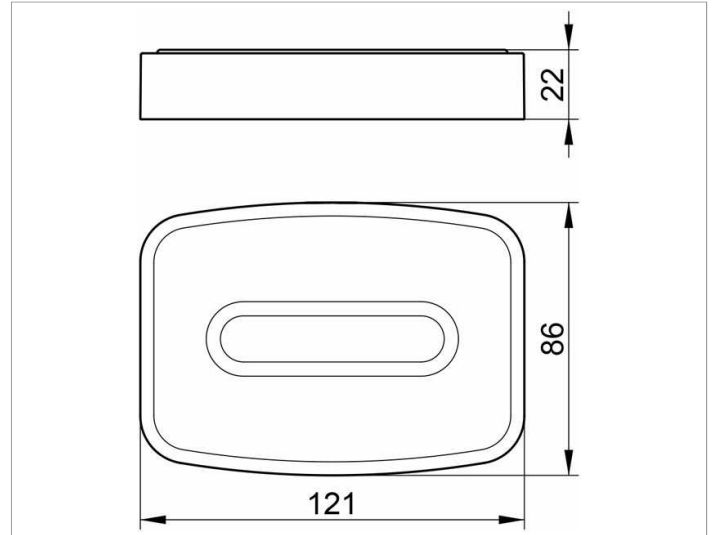

Elegance NEW
11655019001 Soap holder

PRODUCT

DRAWING

PRODUCT ATTRIBUTES

table model, complete with crystal soap dish matt

SURFACE

chrome-plated

SPECIFICATIONS

KEUCO ELEGANCE Soap holder 11655019001
Table modell,
Complete with crystal soap dish matt,
with an elegant shape,
slightly shaped surfaces with a timeless design,
easy to clean
Height 22 mm,
Width 121 mm,
Projection 86 mm