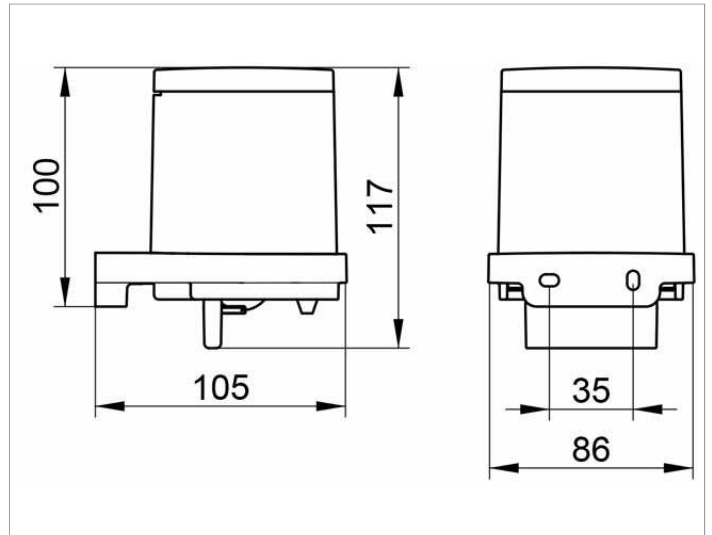

**Collection Moll**  
**12752010100 Lotion dispenser**

**PRODUCT**

**DRAWING**

**PRODUCT ATTRIBUTES**

acrylic cup matt, complete with holder and pump  
 for liquid soap  
 Capacity: approx. 180 ml  
 Dosage: approx. 0,5ml/stroke

**SURFACE**

chrome-plated/white

**SPECIFICATIONS**

KEUCO COLLECTION MOLL lotion dispenser 12752010100 for wall  
 installation (180 ml)  
 Chrome-plated lotion dispenser in an esthetic design, holder with slightly  
 rounded edges, with plastic cup, white, matt  
 An exchangeable, high-class and long-lasting pump,  
 Capacity: approx. 180 ml, for standard liquid soap,  
 Dosage: approx. 0.5 ml/stroke  
 Base diameter: 86 mm, Height 100 mm  
 Projection: 105 mm  
 The lotion dispenser is fitted with two hidden fixing points  
 incl. corrosion-free mounting material