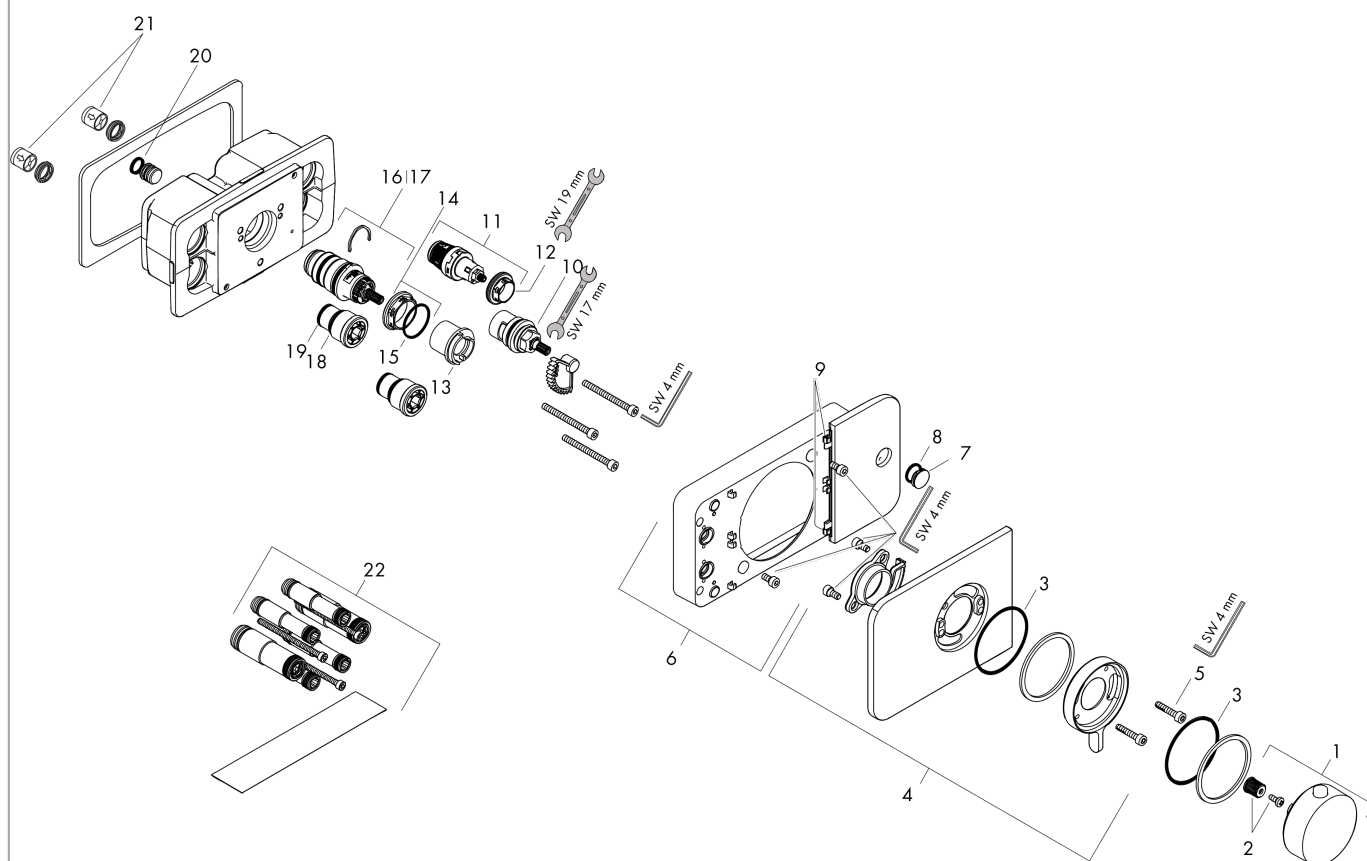

AXOR One

Термостат для 1 потребителя, скрытого монтажа

Поверхности : полир. золото   Артикульный номер: 45711990

Покомпонентное изображение

Год выпуска: >11/16

AXOR One

Термостат для 1 потребителя, скрытого монтажа

Поверхности : полир. золото   Артикульный номер: 45711990

Перечень запасных частей

Год выпуска: >11/16

Позиция	Описание	Артикульный номер	PC	PU
1	handle for thermostat	92600990	-	1
2	handle fixing set	98932000	-	1
3	O-ring 57x2	98210000	-	1
4	escutcheon	92598990	-	1
5	hexagon socket screw M5x25	97664000	-	1
6	control panel	92611990	-	1
7	set of symbols	92541990	-	1
8	O-ring 13x2	98128000	-	1
9	set of lever collars	93121000	-	1
10	shut off unit	98536000	-	1
11	shut off unit	95758000	-	1
12	nut	98368000	-	1
13	safety set	92614000	-	1
14	nut	98913000	-	1
15	O-ring 26x1,5	98390000	-	1
16	thermostat cartridge	98282000	-	1
17	cartridge for exchanged connections	92373000	-	1
18	O-ring 21x1,5	98219000	-	1
19	O-ring 17x1,5	98137000	-	1
20	O-ring 11x2	98127000	-	1
21	non return valve (pressure-resistant up to 2 MPa)	92594000	-	1
22	extension 25 mm	45790000	-	1
a	base body	45710180	-	1