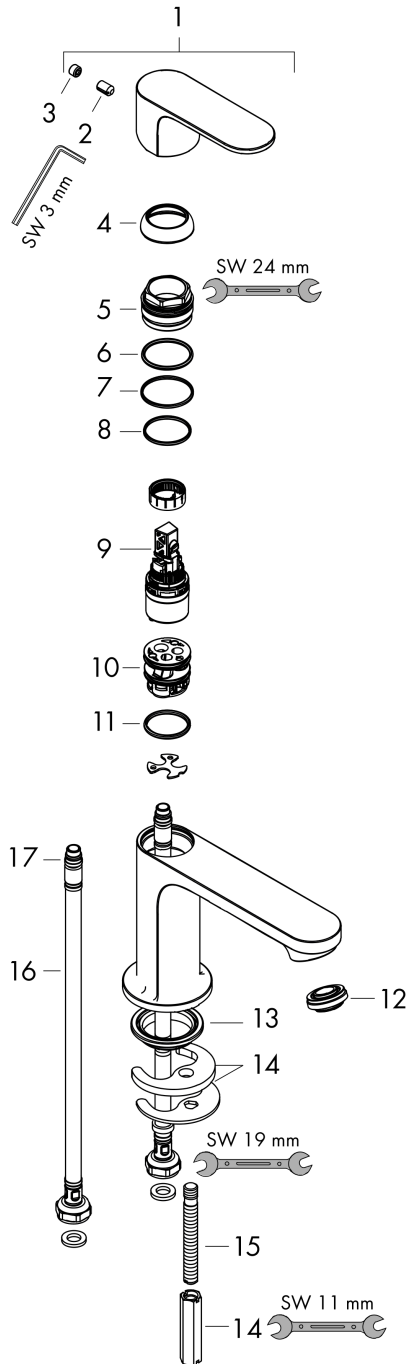

Rebris S
Single lever basin mixer 110 CoolStart without waste set
 Surfaces: **Chrome** Article Number: **72520000**

Description

product features

- ComfortZone 110
- projection: 133 mm
- spout height: 109 mm
- spray type: normal spray
- maximum flow rate at 3 bar: 5 l/min
- ceramic cartridge
- temperature limitation adjustable
- suitable for continuous flow water heaters
- connection type: G 3/8 connections
- connection dimension: DN15
- cold water in middle position

Technology

Design awards

Certificates

Product image

Scale drawing

Flowchart

Rebris S
Single lever basin mixer 110 CoolStart without waste set
 Surfaces: **Chrome** Article Number: **72520000**

Exploded Drawing

Year of production: >06/22

Rebris S
Single lever basin mixer 110 CoolStart without waste set
 Surfaces: **Chrome** Article Number: **72520000**

Spare part list

Year of production: >06/22

Pos.	Description	Article Number	Price	PU
1	handle	94644000	€ 44,63	1
2	hollow set screw M6x10 DIN 916	96029000	€ 3,21	1
3	screw cover	95704000	€ 3,21	1
4	flange	98863000	€ 44,63	1
5	nut	98864000	€ 35,94	1
6	O-ring 24x2	98388000	€ 3,21	1
7	O-ring 27x1,5	92527000	€ 11,31	1
8	O-ring 25x1,5	98146000	€ 3,21	1
9	cartridge, assy	95973001	€ 70,57	1
10	adapter for cartridge	95975000	€ 8,45	1
11	O-ring 23x2	98398000	€ 3,21	1
12	aerator M24x1 (5 l/min)	94364000	€ 8,45	1
13	seal Ø 42	98722000	€ 5,24	1
14	fixing set	96016000	€ 28,20	1
15	screw M8 x 68	97736000	€ 5,24	1
16	connection hose 450 mm M8x0,75 G3/8	97206000	€ 28,20	1
17	O-ring 6,6x1,6	93019000	€ 3,21	1