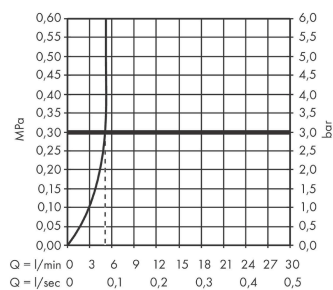

Rebris S
Single lever basin mixer 110 CoolStart without waste set
 Surfaces: **Chrome** Article Number: **72520000**

Description

product features

- ComfortZone 110
- projection: 133 mm
- spout height: 109 mm
- spray type: normal spray
- maximum flow rate at 3 bar: 5 l/min
- ceramic cartridge
- temperature limitation adjustable
- suitable for continuous flow water heaters
- connection type: G 3/8 connections
- connection dimension: DN15
- cold water in middle position

Technology

Design awards

Certificates

Product image

Scale drawing

Flowchart

Rebris S
Single lever basin mixer 110 CoolStart without waste set
 Surfaces: **Chrome** Article Number: **72520000**

Exploded Drawing