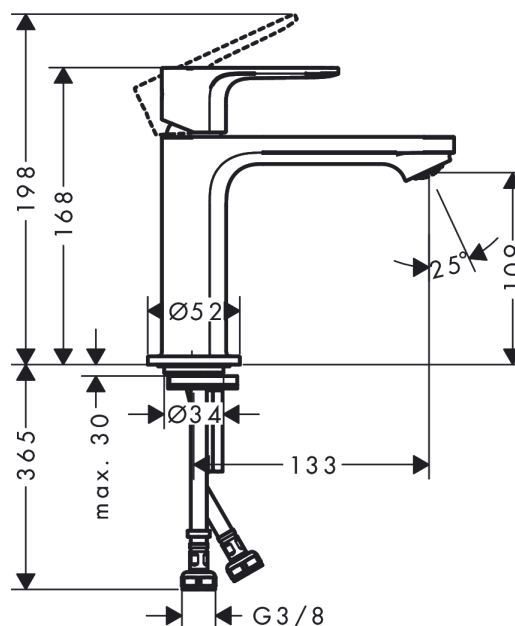

Rebris S
Single lever basin mixer 110 CoolStart without waste set
 Surfaces: **Chrome** Article Number: **72520000**

Description

product features

- ComfortZone 110
- projection: 133 mm
- spout height: 109 mm
- spray type: normal spray
- maximum flow rate at 3 bar: 5 l/min
- ceramic cartridge
- temperature limitation adjustable
- suitable for continuous flow water heaters
- connection type: G 3/8 connections
- connection dimension: DN15
- cold water in middle position

Technology

Design awards

Certificates

Product image

Scale drawing

Flowchart

Rebris S
Single lever basin mixer 110 CoolStart without waste set
 Surfaces: **Chrome** Article Number: **72520000**

Exploded Drawing

Year of production: >06/22

Rebris S
Single lever basin mixer 110 CoolStart without waste set
 Surfaces: **Chrome** Article Number: **72520000**

Spare part list

Year of production: >06/22

Pos.	Description	Article Number	Price	PU
1	handle	94644000	€ 44,63	1
2	hollow set screw M6x10 DIN 916	96029000	€ 3,21	1
3	screw cover	95704000	€ 3,21	1
4	flange	98863000	€ 44,63	1
5	nut	98864000	€ 35,94	1
6	O-ring 24x2	98388000	€ 3,21	1
7	O-ring 27x1,5	92527000	€ 11,31	1
8	O-ring 25x1,5	98146000	€ 3,21	1
9	cartridge, assy	95973001	€ 70,57	1
10	adapter for cartridge	95975000	€ 8,45	1
11	O-ring 23x2	98398000	€ 3,21	1
12	aerator M24x1 (5 l/min)	94364000	€ 8,45	1
13	seal Ø 42	98722000	€ 5,24	1
14	fixing set	96016000	€ 28,20	1
15	screw M8 x 68	97736000	€ 5,24	1
16	connection hose 450 mm M8x0,75 G3/8	97206000	€ 28,20	1
17	O-ring 6,6x1,6	93019000	€ 3,21	1