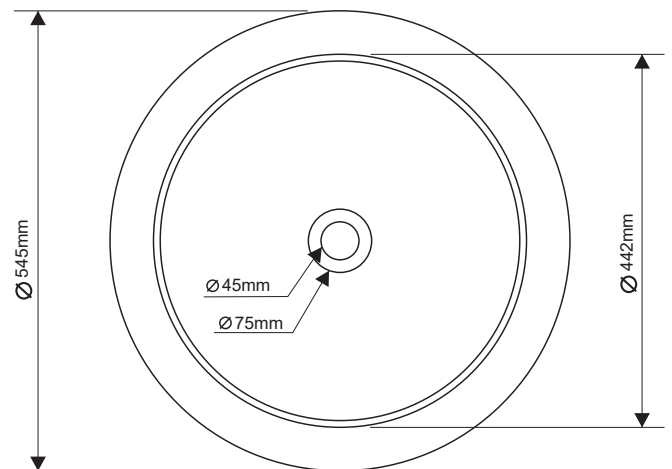

Lavabo a colonna 54,5x54,5xh90 cm
senza troppopieno, piletta inclusa

Pedestal basin 54,5x54,5xh90 cm
without overflow, drain included

Lavabo / Basin
Materiale / Material: Solid Surface®
Glasstech®
Peso netto / Net weight: kg 38,5

White Matt
Color Matt
Glasstech