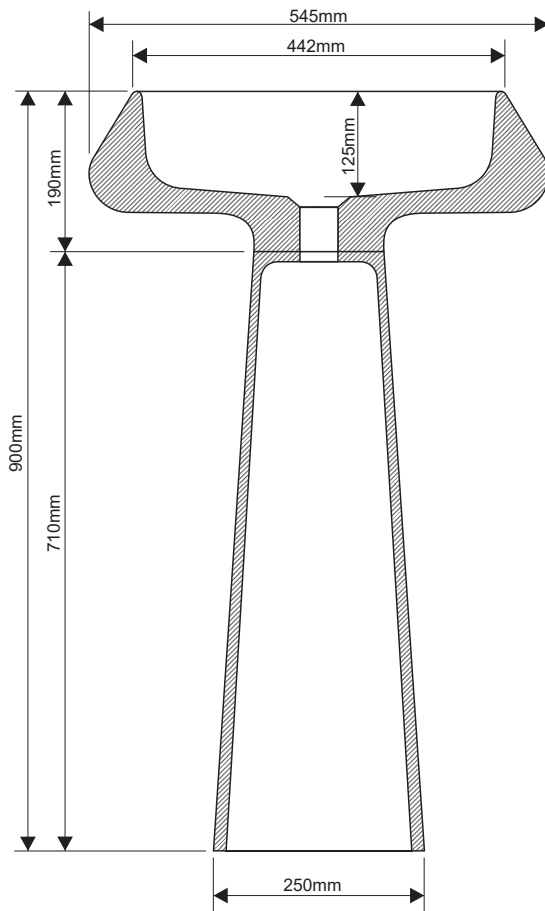

Lavabo a colonna 54,5x54,5xh90 cm
senza troppopieno, piletta inclusa

Pedestal basin 54,5x54,5xh90 cm
without overflow, drain included

Lavabo / Basin
Materiale / Material: Solid Surface®
Glasstech®
Peso netto / Net weight: kg 38,5

White Matt
Color Matt
Glasstech