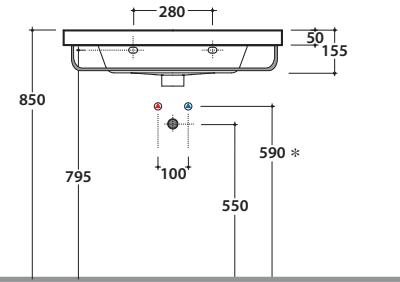

DAILY / GRACE BASIN GR075BI

CE EN 14688:2015

GLOBO

Ceramic antibacterial effect
BATAFORM®

Glazed product with
CERASLIDE®

Cod. **GR075BI**

Basin 75.48 h15,5cm. Wall-hung installation or on base.
Fixing kit included. Weight 23 kg.

* For taps mounted on counter top

Cod. **PY075CR**

Brass chromium-plated towel rail. Weight 3 Kg

Cod. **FI012BI**

Push open valve drain with ceramic top for basins with overflow. Weight 0,5 Kg

Cod. **FI012CR**

Push open chromed valve drain for basins with overflow. Weight 0,5 Kg