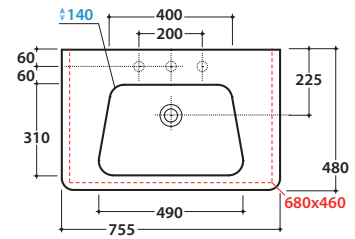

DAILY / GRACE BASIN GR075BI

CE EN 14688:2015

GLOBO

Ceramic antibacterial effect
BATAFORM®

Glazed product with
CERASLIDE®

Cod. **GR075BI**

Basin 75.48 h15,5cm. Wall-hung installation or on base.
Fixing kit included. Weight 23 kg.

* For taps mounted on counter top

Cod. **PY075CR**

Brass chromium-plated towel rail. Weight 3 Kg

Cod. **FI012BI**

Push open valve drain with ceramic top for basins with overflow. Weight 0,5 Kg

Cod. **FI012CR**

Push open chromed valve drain for basins with overflow. Weight 0,5 Kg