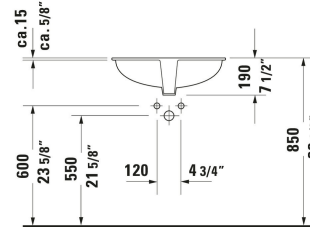

Dune Sink # 0481570000

| < 22 5/8 " > |

Sink	Dimension	Weight	Order number
Installation Type: Installation, 22 5/8 "x16 3/8 " , Internal dimensions: 22 5/8 "x14 3/8 " , Includes faucet deck: No, Overflow: Yes, Installation Type: Undermount installation, Includes hardware for installation in wooden consoles, cUPC listed: Yes			
Colors			
00 White			
Variant			
<input checked="" type="checkbox"/> White High Gloss	22 5/8 "x16 3/8 "	17.637 lb	0481570000
Infobox			
Not available in Wondergliss			
Accessory			
Sink Drain Suitable for washbasin with overflow, Ø 2 1/2 "	Ø 2 1/2 "	0.75 lb	005052

All drawings contain the necessary measurements which are subject to standard tolerances. They are stated in inch & mm and are non-binding. Exact measurements, in particular for customized installation scenarios, can only be taken from the finished ceramic piece.