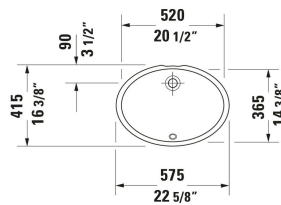

Dune Sink # 0481570000

| < 22 5/8 " > |

Sink	Dimension	Weight	Order number
Installation Type: Installation, 22 5/8 "x16 3/8 " , Internal dimensions: 22 5/8 "x14 3/8 " , Includes faucet deck: No, Overflow: Yes, Installation Type: Undermount installation, Includes hardware for installation in wooden consoles, cUPC listed: Yes			
Colors			
00 White			
Variant			
<input checked="" type="checkbox"/> White High Gloss	22 5/8 "x16 3/8 "	17.637 lb	0481570000
Infobox			
Not available in Wondergliss			
Accessory			
Sink Drain Suitable for washbasin with overflow, Ø 2 1/2 "	Ø 2 1/2 "	0.75 lb	005052

All drawings contain the necessary measurements which are subject to standard tolerances. They are stated in inch & mm and are non-binding. Exact measurements, in particular for customized installation scenarios, can only be taken from the finished ceramic piece.