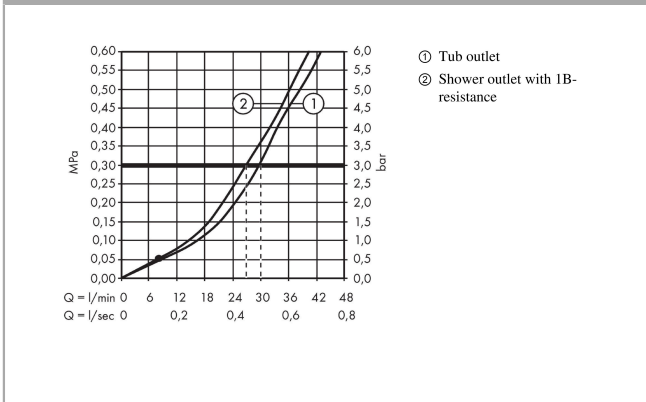

Rebris S
Single lever bath mixer set for concealed installation
Surfaces: **Matt Black** Article Number: **72448670**

Description

product features

- consists of: Single lever bath mixer, basic set
- 2 functions
- maximum flow rate at 3 bar: 30,7 l/min
- flow rate for bath spout at 3 bar: 30,7 l/min
- flow rate of hand shower at 3 bar: 27,4 l/min
- ceramic cartridge
- temperature limitation adjustable
- diverter with automatic resetting
- connection type: basic set
- min. operating pressure: 1 bar
- max. operating pressure: 10 bar

Design awards

DESIGN
AWARD
2022

reddot winner 2022

Product image

Scale drawing

Flowchart