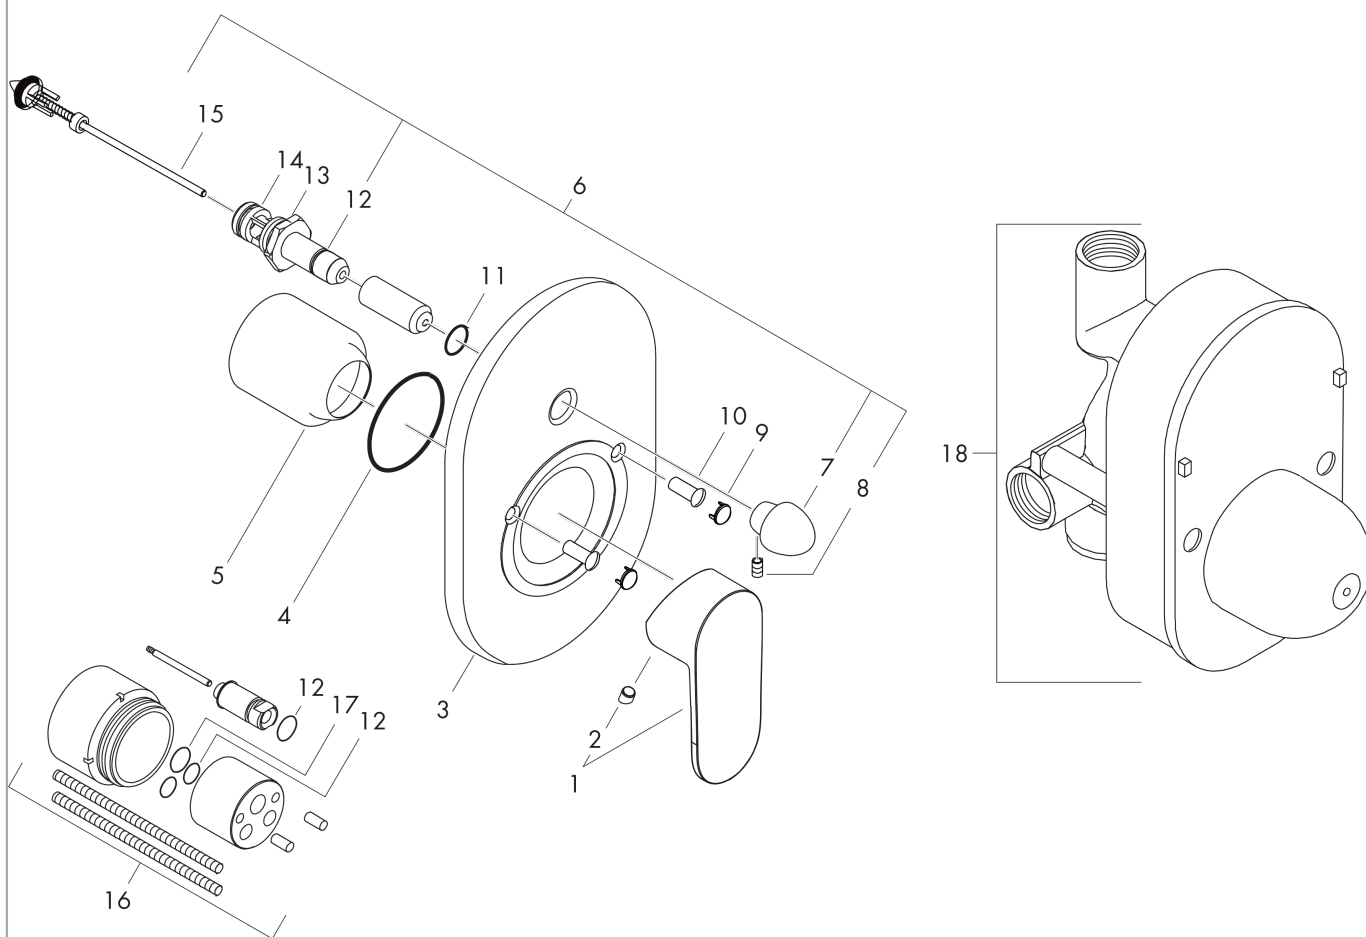

### Scale drawing

### Flowchart

**Rebris S**  
**Single lever bath mixer set for concealed installation**  
 Surfaces: **Matt Black**    Article Number: **72448670**

## Exploded Drawing

Year of production: >06/22

**Rebris S**  
**Single lever bath mixer set for concealed installation**  
 Surfaces: **Matt Black** Article Number: **72448670**

### Spare part list

Year of production: >06/22

Pos.	Description	Article Number	Price	PU
1	handle	94654670	€ 67,00	1
2	screw cover	96338610	€ 4,88	1
3	escutcheon bath/shower mixer	95011670	€ 67,00	1
4	O-Ring 48x3	95508000	€ 3,21	1
5	flange	96348670	€ 17,02	1
6	diverter assy with sleeve and handle	95015000	€ 100,44	1
7	diverter knob cpl.	95013670	€ 20,94	1
8	hollow set screw M4x10	97667000	€ 3,21	1
9	cover cap	95433670	€ 7,85	1
10	hollow screw	96065000	€ 5,24	1
11	O-ring 14x3	98130000	€ 3,21	1
12	O-ring 10x1,5	98123000	€ 3,21	1
13	O-ring 16x2,5	98134000	€ 3,21	1
14	O-ring 13x2	98128000	€ 3,21	1
15	selector assy	96937000	€ 18,33	1
16	extension set 28 mm tub mixer	32498000	€ 162,08	1
17	O-ring 12x1,5	98430000	€ 3,21	1
18	concealed item	31741180	-	1