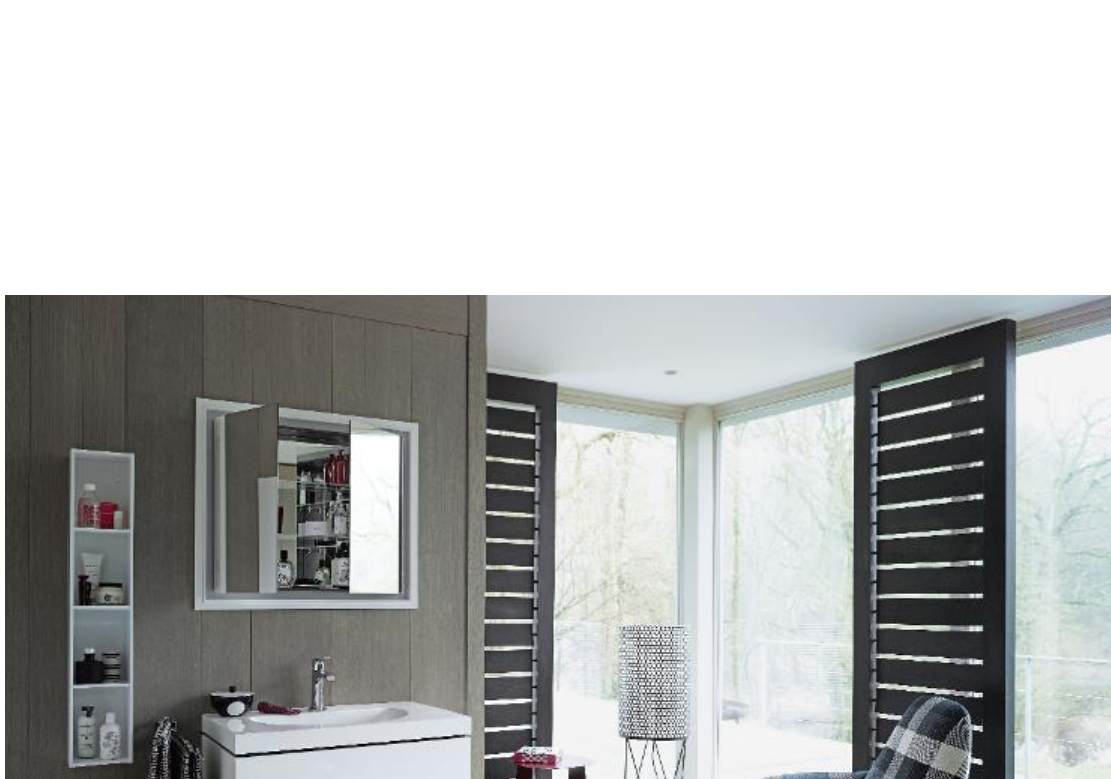

Ознакомьтесь с серией

Darling New – современная индивидуальность Duravit

Большой выбор, индивидуальные решения и привлекательные цены

Series Darling New →