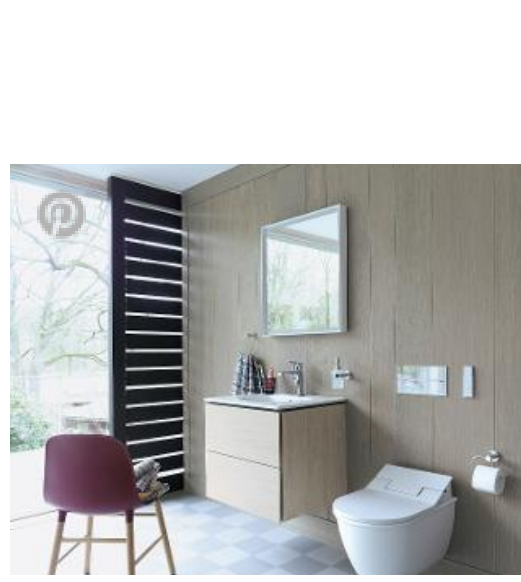

Darling New washbasins and L-Cube furniture – a dream team

L-Cube →

Darling New →