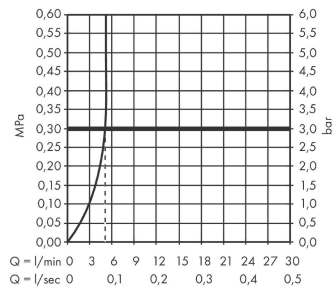

Rebris S

Single lever basin mixer 210 with swivel spout and pop-up waste set

Surfaces: **Chrome** Article Number: **72536000**

Description

product features

- consists of: single lever basin mixer, waste set
- ComfortZone 210
- projection: 154 mm
- spout height: 222 mm
- swivel range 120°
- spray type: normal spray
- maximum flow rate at 3 bar: 5 l/min
- ceramic cartridge
- temperature limitation adjustable
- suitable for continuous flow water heaters
- pop-up waste set G 1¼
- material waste set: synthetic
- connection type: G ¾ connections
- connection dimension: DN15

Technology

Design awards

Certificates

Product image

Scale drawing

Rebris S
Single lever basin mixer 210 with swivel spout and pop-up waste set
 Surfaces: **Chrome** Article Number: **72536000**

Flowchart

Rebris S
Single lever basin mixer 210 with swivel spout and pop-up waste set
 Surfaces: **Chrome** Article Number: **72536000**

Exploded Drawing

Year of production: >06/22

Rebris S

Single lever basin mixer 210 with swivel spout and pop-up waste set

Surfaces: **Chrome** Article Number: **72536000**

Spare part list

Year of production: >06/22