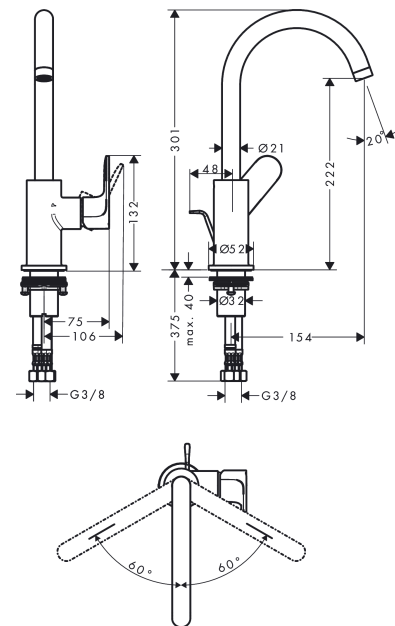

Scale drawing