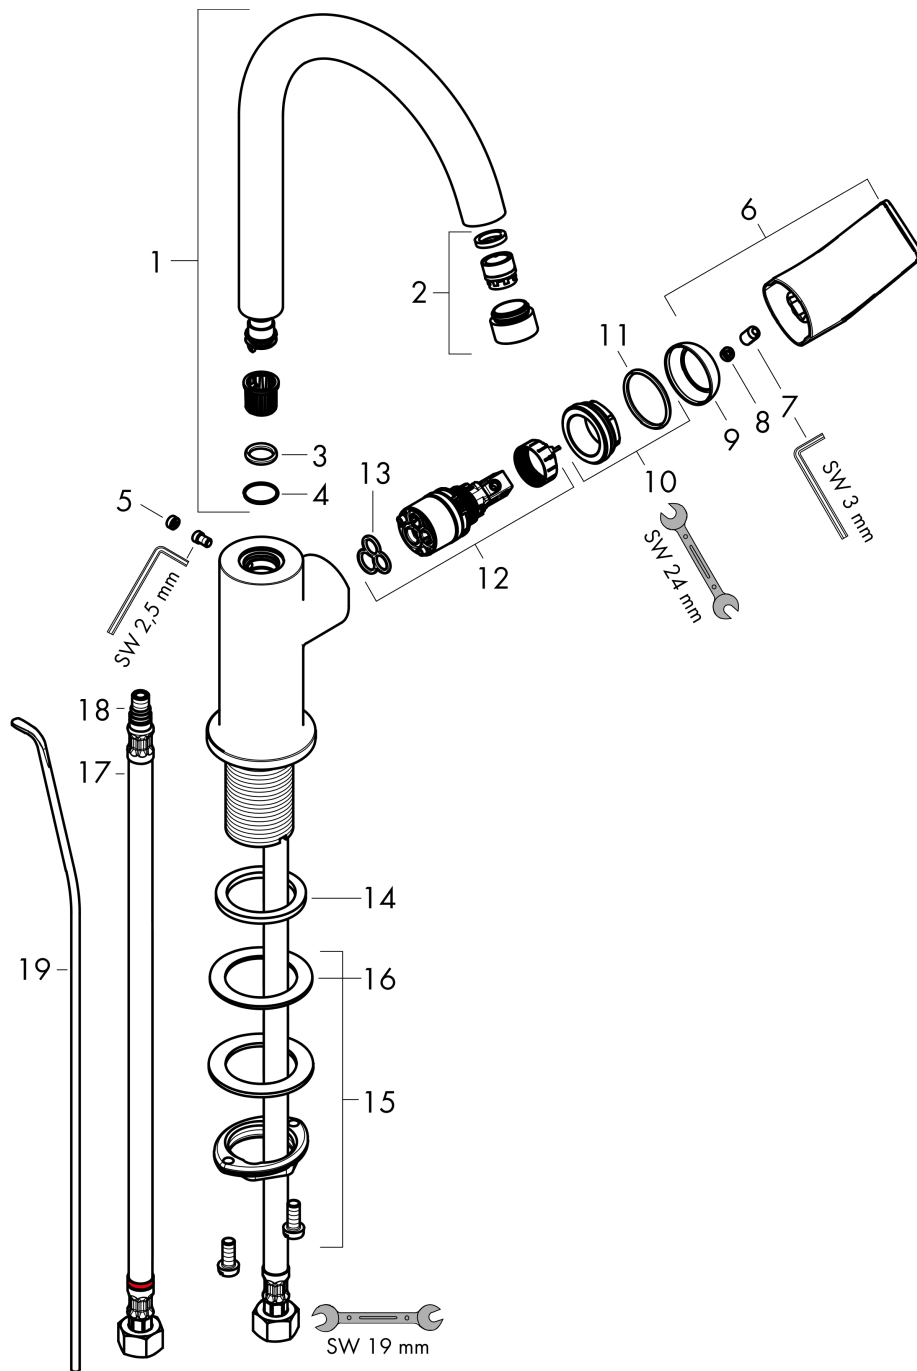

Rebris S

Single lever basin mixer 210 with swivel spout and pop-up waste set

Surfaces: **Chrome** Article Number: **72536000**

Description

product features

- consists of: single lever basin mixer, waste set
- ComfortZone 210
- projection: 154 mm
- spout height: 222 mm
- swivel range 120°
- spray type: normal spray
- maximum flow rate at 3 bar: 5 l/min
- ceramic cartridge
- temperature limitation adjustable
- suitable for continuous flow water heaters
- pop-up waste set G 1¼
- material waste set: synthetic
- connection type: G ¾ connections
- connection dimension: DN15

Exploded Drawing

Year of production: >06/22

Rebris S

Single lever basin mixer 210 with swivel spout and pop-up waste set

Surfaces: **Chrome** Article Number: **72536000**

Spare part list

Year of production: >06/22

| Pos. | Description | Article Number | Price | PU |
|------|-------------------------------------|----------------|---------|----|
| 1 | spout cpl. | 95494000 | € 86,16 | 1 |
| 2 | aerator M18x1 (5 l/min) | 95387000 | € 35,94 | 1 |
| 3 | O-ring 11x2 | 98127000 | € 3,21 | 1 |
| 4 | O-ring 13x1 | 98386000 | € 3,21 | 1 |
| 5 | screw cover | 95181000 | € 3,21 | 1 |
| 6 | handle | 94646000 | € 44,63 | 1 |
| 7 | hollow set screw M6x10 DIN 916 | 96029000 | € 3,21 | 1 |
| 8 | screw cover | 95704000 | € 3,21 | 1 |
| 9 | flange | 95493000 | € 18,33 | 1 |
| 10 | nut | 95178000 | € 35,94 | 1 |
| 11 | cartridge, assy | 95973001 | € 70,57 | 1 |
| 12 | seal | 98865000 | € 28,20 | 1 |
| 13 | flat seal | 98749000 | € 5,24 | 1 |
| 14 | fixing set (Ø 32) | 13961000 | € 22,37 | 1 |
| 15 | lever collar | 97548000 | € 3,21 | 1 |
| 16 | fixation extension 35 mm | 13898000 | € 70,57 | 1 |
| 17 | connection hose 450 mm M8x0,75 G3/8 | 97206000 | € 28,20 | 1 |
| 18 | O-ring 7x1,5 | 98422000 | € 3,21 | 1 |
| 19 | pull rod | 96657000 | € 11,31 | 1 |
| a | pop up waste | 92168000 | € 35,94 | 1 |
| b | O-ring 24x2 | 98388000 | € 3,21 | 1 |