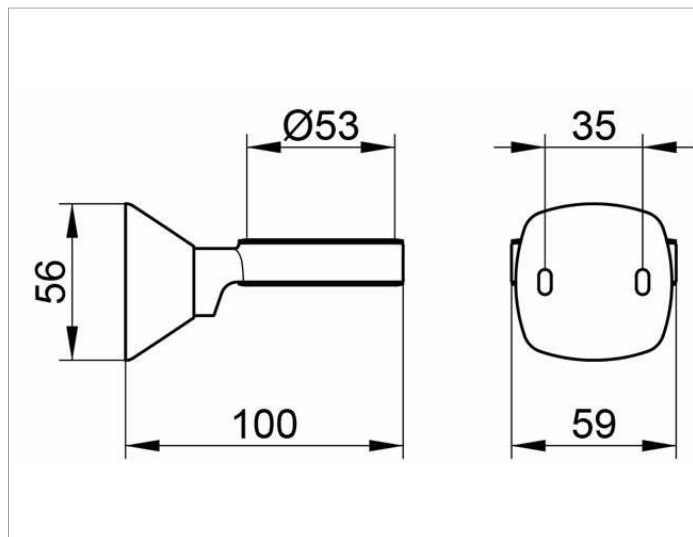

City.2
02750010000 Держатель

ИЗДЕЛИЕ

ЧЕРТЕЖ

ОПИСАНИЕ ИЗДЕЛИЯ

отдельно

поверхность

хром

спецификации

KEUCO CITY.2 holder, only, 02750010000
chrome-plated holder in a new clear design,
easy to clean,
suitable for crystal glass tumbler item no. 02350009000 or acrylic glass,
item no. 00850000100, holder diameter 53 mm,
width 56 mm, height 56mm, projection 100 mm
The holder is fitted hidden
Holder and glasses are to be ordered separately!
Delivery incl. corrosion-free mounting material