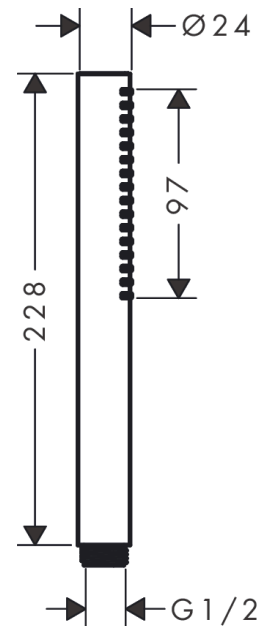

Pulsify S
Baton hand shower 100 1jet EcoSmart
 Finish: **Chrome** Article Number: **24125000**

Description

product features

- shower head size: 98 x 24 mm
- spray type: PowderRain
- maximum flow rate at 3 bar: 7,9 l/min
- minimum flow pressure: 0,5 bar
- with internal water conduction
- rinseable sieve insert
- connection thread G 1/2
- suitable for continuous flow water heaters
- EU taxonomy: max. 8 l/min - Do No Significant Harm (DNSH)

Technology

Design awards

Product image

Scale drawing

Flowchart

The consumption was measured in combination with the appropriate fittings (thermostat/mixer/ in-wall valve) to reflect actual application in practice.

Pulsify S
Baton hand shower 100 1jet EcoSmart
 Finish: **Chrome** Article Number: **24125000**

Exploded Drawing

Year of production: >07/23

Pulsify S
Baton hand shower 100 1jet EcoSmart
 Finish: **Chrome** Article Number: **24125000**

Spare part list

Year of production: >07/23

Pos.	Description	Article Number	PC	PU
1	filter insert	92421000	5	1