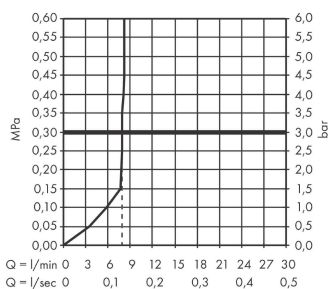

Pulsify S
Baton hand shower 100 1jet EcoSmart
 Finish: **Chrome** Article Number: **24125000**

Description

product features

- shower head size: 98 x 24 mm
- spray type: PowderRain
- maximum flow rate at 3 bar: 7,9 l/min
- minimum flow pressure: 0,5 bar
- with internal water conduction
- rinseable sieve insert
- connection thread G 1/2
- suitable for continuous flow water heaters
- EU taxonomy: max. 8 l/min - Do No Significant Harm (DNSH)

Technology

Design awards

Product image

Scale drawing

Flowchart

The consumption was measured in combination with the appropriate fittings (thermostat/mixer/ in-wall valve) to reflect actual application in practice.