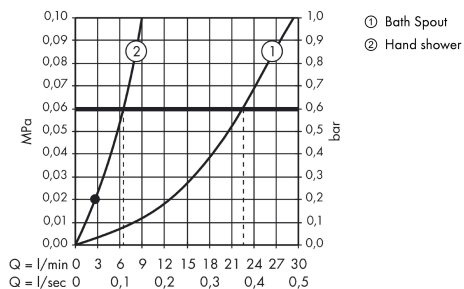

Metris

2-hole rim mounted bath mixer with diverter valve and Croma 100 Vario hand shower

Surfaces: **chrome** Article Number: **31422000**

Description

product features

- operating pressure from 0.02 MPa
- connection type: G 3/4
- centre distance: 180 mm
- ceramic cartridge (Highflow)
- with automatic resetting
- non-return valve
- with silencer
- maximum pull-out length of hand shower: 1.60 m
- integrated shower support
- connection dimension: DN15

Technology

Product image

Scale drawing

Flowchart