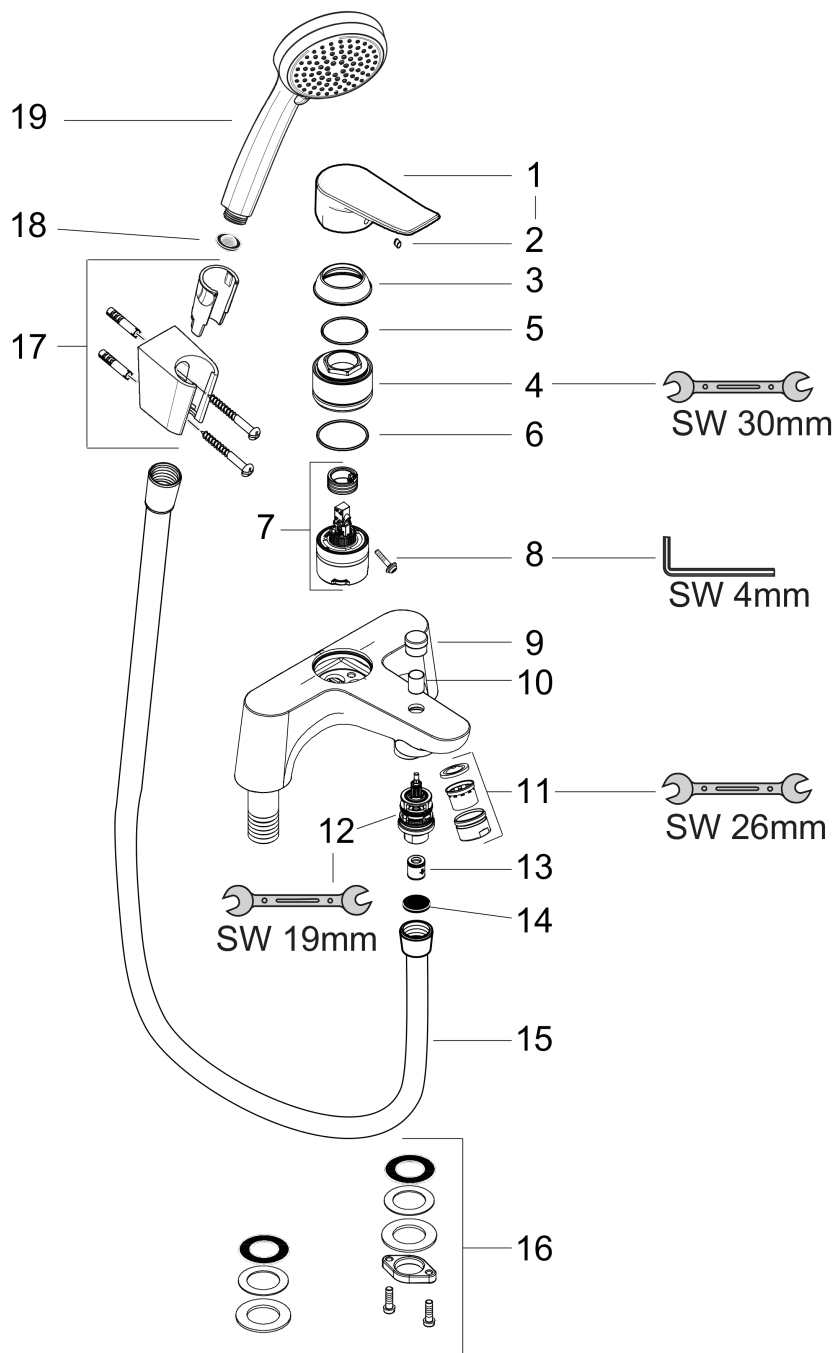

#### product features

- operating pressure from 0.02 MPa
- connection type: G 3/4
- centre distance: 180 mm
- ceramic cartridge (Highflow)
- with automatic resetting
- non-return valve
- with silencer
- maximum pull-out length of hand shower: 1.60 m
- integrated shower support
- connection dimension: DN15

## Metris

2-hole rim mounted bath mixer with diverter valve and Croma 100 Vario hand shower

Surfaces: **chrome** Article Number: **31422000**

### Exploded Drawing

Year of production: >08/13

### Spare part list

Year of production: >08/13

Pos.	Description	Article Number	PC	PU
1	handle	92158000	11	1
2	screw cover	96338000	1	1
3	flange	97995000	6	1
4	nut	92156000	12	1
5	O-ring 41x2	98212000	1	1
6	O-ring 48x1,5	92159000	1	1
7	cartridge, assy	92157000	16	1
8	locking screw for handle	95140000	2	1
9	diverter knob	96466000	5	1
10	sleeve	97738000	2	1
11	aerator cpl.	97163000	7	1
12	selector assy	97164000	12	1
13	set of non return valves DW 15	94074000	5	1
14	seal	98058000	1	1
15	shower hose Isiflex'B 1,60 m	28276000	0	1
16	fixing set	98667000	4	1
17	shower holder	28331000	0	1
18	filter packing	94246000	1	1
19	handshower	92316000	14	1