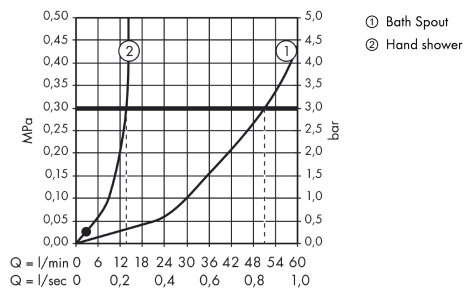

Metris

2-hole rim mounted bath mixer with diverter valve and Croma 100 Vario hand shower

Surfaces: **chrome** Article Number: **31422000**

Description

product features

- operating pressure from 0.02 MPa
- connection type: G 3/4
- centre distance: 180 mm
- ceramic cartridge (Highflow)
- with automatic resetting
- non-return valve
- with silencer
- maximum pull-out length of hand shower: 1.60 m
- integrated shower support
- connection dimension: DN15

Technology

Product image

Scale drawing

Flowchart