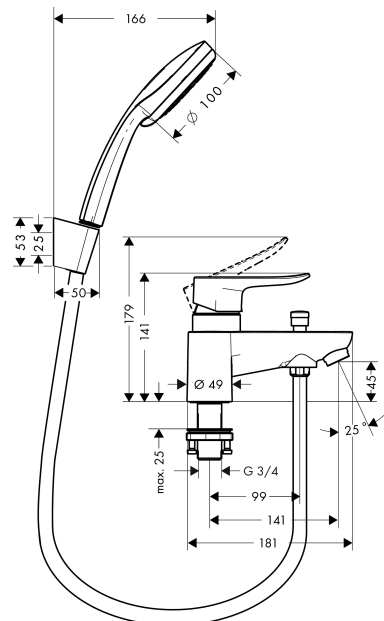

## Metris

2-hole rim mounted bath mixer with diverter valve and Croma 100 Vario hand shower

Surfaces: **chrome** Article Number: **31422000**

#### product features

- operating pressure from 0.02 MPa
- connection type: G 3/4
- centre distance: 180 mm
- ceramic cartridge (Highflow)
- with automatic resetting
- non-return valve
- with silencer
- maximum pull-out length of hand shower: 1.60 m
- integrated shower support
- connection dimension: DN15

### Scale drawing

### Spare part list

Year of production: >08/13

Pos.	Description	Article Number	PC	PU
1	handle	92158000	11	1
2	screw cover	96338000	1	1
3	flange	97995000	6	1
4	nut	92156000	12	1
5	O-ring 41x2	98212000	1	1
6	O-ring 48x1,5	92159000	1	1
7	cartridge, assy	92157000	16	1
8	locking screw for handle	95140000	2	1
9	diverter knob	96466000	5	1
10	sleeve	97738000	2	1
11	aerator cpl.	97163000	7	1
12	selector assy	97164000	12	1
13	set of non return valves DW 15	94074000	5	1
14	seal	98058000	1	1
15	shower hose Isiflex'B 1,60 m	28276000	0	1
16	fixing set	98667000	4	1
17	shower holder	28331000	0	1
18	filter packing	94246000	1	1
19	handshower	92316000	14	1