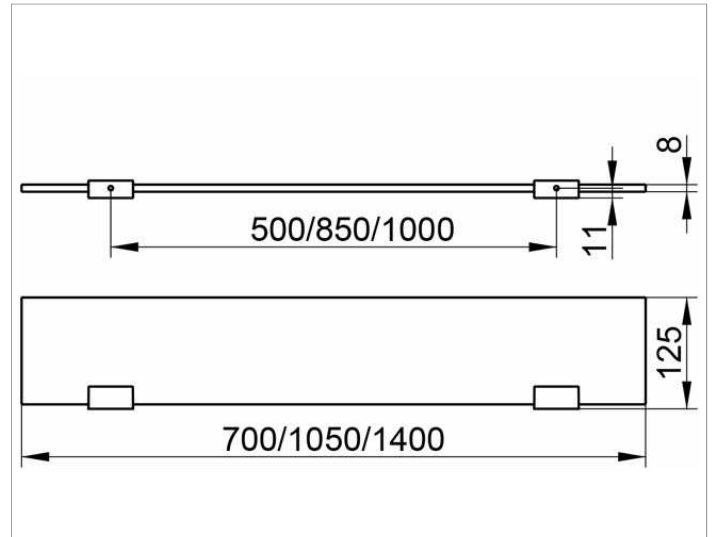

Edition 400

11510YY5700 Glass shelf with brackets

**PRODUCT**

**DRAWING**

**PRODUCT ATTRIBUTES**

complete with crystalline glass shelf, tempered glass (ESG)

**SURFACE**

03, 05, 13

**DIMENSION**

700 x 125 x 8 mm