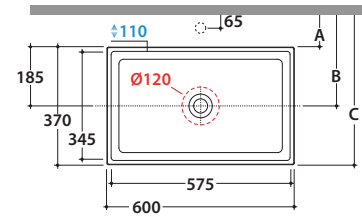

FORTY3 BASIN FO062BI

CE EN 14688:2015

GLOBO

	Rubinetto a parete Wall mounted taps	Rubinetto su piano Taps mounted on counter top
A :	75	110
B :	260	295
C :	445	480

Ceramic antibacterial effect
BATAFORM®

Glazed product with
CERASLIDE®

Cod. **FO062BI**

Basin 60.37 h14 cm. Sit-on installation. Weight 16 Kg

* For taps mounted on counter top

Cod. **FI024BI**

Valve drain with ceramic top for basins without overflow. Weight 0,5 Kg

Cod. **FI024CR**

Chromed valve drain for basins without overflow. Weight 0,5 Kg