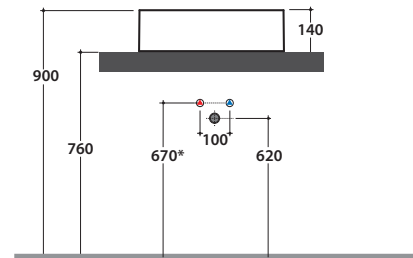

FORTY3 BASIN FO062BI

CE EN 14688:2015

GLOBO

	Rubinetto a parete Wall mounted taps	Rubinetto su piano Taps mounted on counter top
A :	75	110
B :	260	295
C :	445	480

Ceramic antibacterial effect
BATAFORM®

Glazed product with
CERASLIDE®

Cod. **FO062BI**

Basin 60.37 h14 cm. Sit-on installation. Weight 16 Kg

* For taps mounted on counter top

Cod. **FI024BI**

Valve drain with ceramic top for basins without overflow. Weight 0,5 Kg

Cod. **FI024CR**

Chromed valve drain for basins without overflow. Weight 0,5 Kg