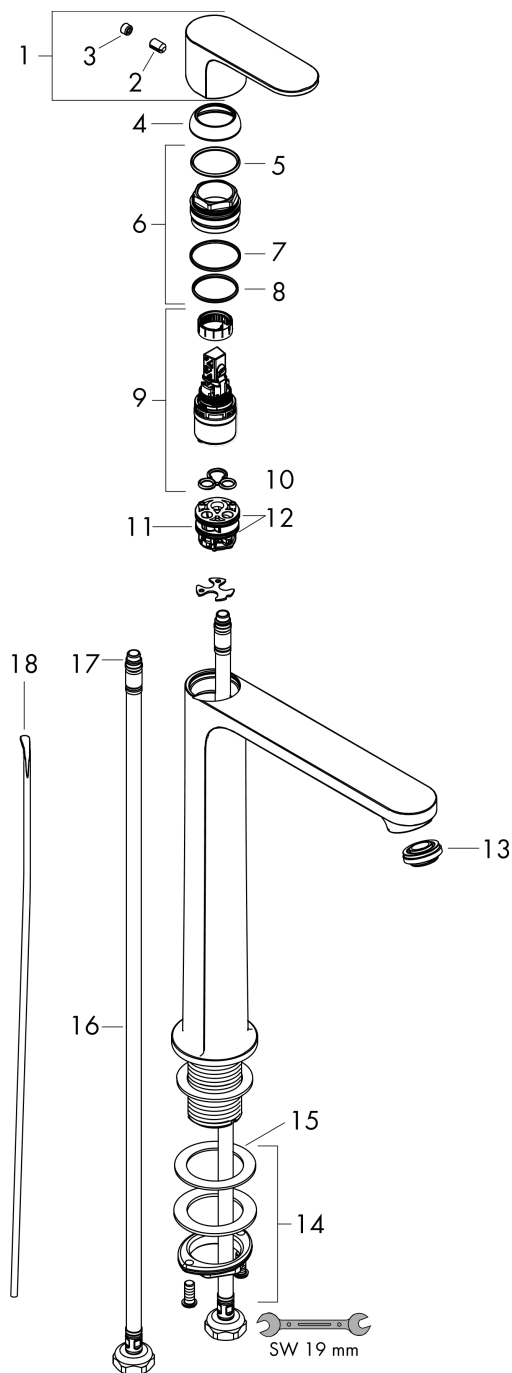

Rebris S
Single lever basin mixer 240 CoolStart EcoSmart+ for washbowls with pop-up waste set
Surfaces: **Matt Black** Article Number: **72590670**

Exploded Drawing

Year of production: >06/22

Rebris S

Single lever basin mixer 240 CoolStart EcoSmart+ for washbowls with pop-up waste set

Surfaces: **Matt Black** Article Number: **72590670**

Spare part list

Year of production: >06/22

Pos.	Description	Article Number	Price	PU
1	handle	94642670	€ 67,00	1
2	hollow set screw M6x10 DIN 916	96029000	€ 3,21	1
3	screw cover	95704610	€ 4,88	1
4	flange	98863670	€ 67,00	1
5	nut	98864000	€ 35,94	1
6	O-ring 24x2	98388000	€ 3,21	1
7	O-ring 27x1,5	92527000	€ 11,31	1
8	O-ring 25x1,5	98146000	€ 3,21	1
9	cartridge, assy	95973001	€ 70,57	1
10	seal	98865000	€ 28,20	1
11	adapter for cartridge	98866000	€ 28,20	1
12	O-ring 23x2	98398000	€ 3,21	1
13	aerator M24x1 (4,5 l/min)	94364001	-	1
14	fixing set (Ø 32)	13961000	€ 22,37	1
15	lever collar	97548000	€ 3,21	1
16	connection hose 600 mm M8x0,75 G3/8	96556000	€ 22,37	1
17	O-ring 6,6x1,6	93019000	€ 3,21	1
18	pull rod	96657670	€ 17,02	1
a	pop up waste	94139670	€ 150,65	1
b	fixation extension 35 mm	13898000	€ 70,57	1
c	lever arm 340mm (ball-Ø12mm)	96324000	€ 22,37	1