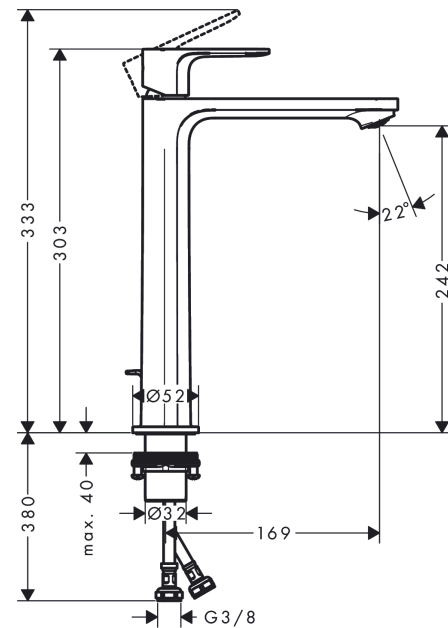

#### product features

- consists of: single lever basin mixer, waste set
- ComfortZone 240
- projection: 169 mm
- spout height: 242 mm
- spray type: normal spray
- maximum flow rate at 3 bar: 3,5 l/min
- ceramic cartridge
- temperature limitation adjustable
- suitable for continuous flow water heaters
- pop-up waste set G 1¼
- material waste set: synthetic
- connection type: G ¾ connections
- connection dimension: DN15
- cold water in middle position

### Scale drawing