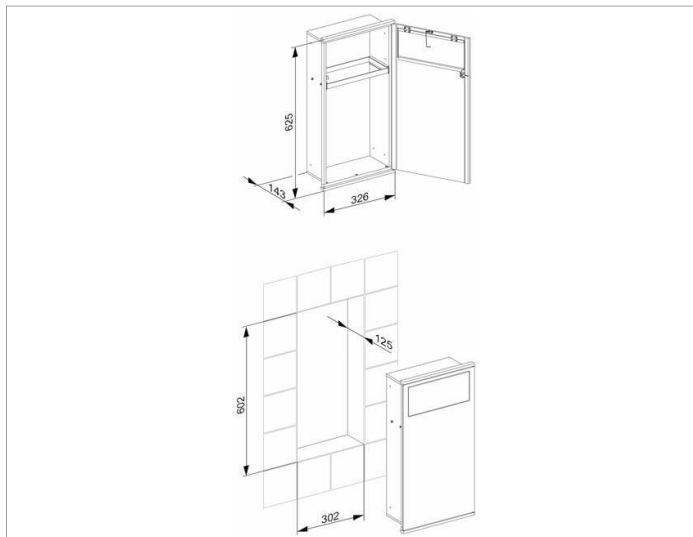

ЧЕРТЕЖ

ОПИСАНИЕ ИЗДЕЛИЯ

для встроенного монтажа

Фронт: алюминий, лак

на выбор- серебристый алюминий (RAL 9006)

или белый (RAL 9010)

Встраиваемый корпус: оцинкованная сталь, лак

в комплекте из:

- емкости для мусора

поверхность

хром/алюминий лак/справа

Габариты

326 x 625 x 143 mm

спецификации

KEUCO PLAN INTEGRAL Washbasin Module, 44988011702

A classic washbasin module in a stylish yet functional design

For recessed installation

Front: chrome-plated/aluminium lacquered

As desired aluminium silver (RAL 9006) or white (RAL 9010)

Recessed carcass: sheet steel zinc-plated and lacquered

door right hand hinged,

the recessed grip is covered, with a lock and an integrated releasing mechanism,

Complete, consisting of:

Waste bin

Exterior measurements: Height 24-5/8", width 12-13/16", depth 5-5/8"

Cutout measurements: Height 23-11/16", width 11-7/8", depth 4-15/16"