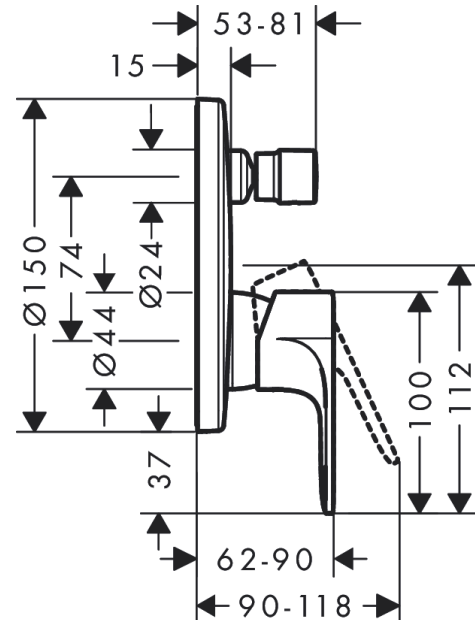

#### product features

- 2 functions
- flow rate upper outlet: 21 l/min
- flow rate lower outlet: 29 l/min
- maximum flow rate at 3 bar: 27,6 l/min
- flow rate for bath spout at 3 bar: 27,6 l/min
- flow rate of hand shower at 3 bar: 21,2 l/min
- ceramic cartridge
- temperature limitation adjustable
- diverter with automatic resetting
- non-return valve
- connection type: basic set
- min. operating pressure: 1 bar
- max. operating pressure: 10 bar

### Scale drawing

**Rebris E**  
**Single lever bath mixer for concealed installation for iBox universal**  
 Surfaces: **Matt Black**    Article Number: **72468670**