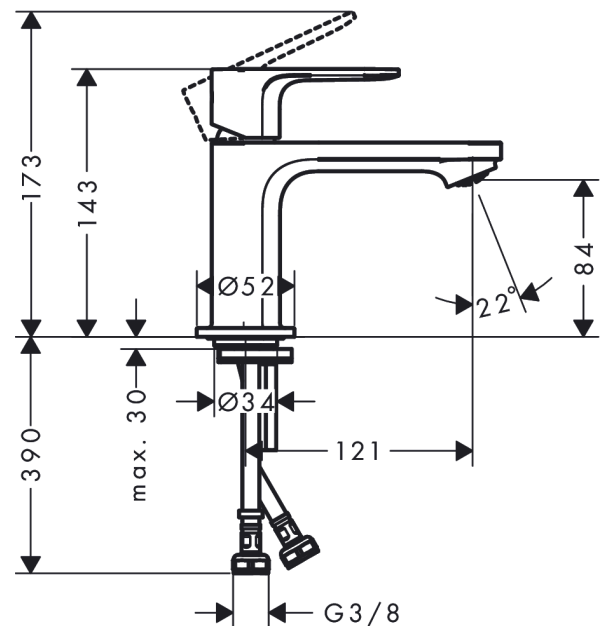

Rebris S
Single lever basin mixer 80 CoolStart without waste set
 Surfaces: **Chrome** Article Number: **72514000**

Description

product features

- ComfortZone 80
- projection: 121 mm
- spout height: 84 mm
- spray type: normal spray
- maximum flow rate at 3 bar: 5 l/min
- ceramic cartridge
- temperature limitation adjustable
- suitable for continuous flow water heaters
- connection type: G 3/8 connections
- connection dimension: DN15
- cold water in middle position

Technology

Design awards

Certificates

Product image

Scale drawing

Flowchart

Rebris S
Single lever basin mixer 80 CoolStart without waste set
 Surfaces: **Chrome** Article Number: **72514000**

Exploded Drawing

Year of production: >06/22

Rebris S
Single lever basin mixer 80 CoolStart without waste set
 Surfaces: **Chrome** Article Number: **72514000**

Spare part list

Year of production: >06/22

Pos.	Description	Article Number	Price	PU
1	handle	94644000	€ 44,63	1
2	hollow set screw M6x10 DIN 916	96029000	€ 3,21	1
3	screw cover	95704000	€ 3,21	1
4	flange	98863000	€ 44,63	1
5	nut	98864000	€ 35,94	1
6	O-ring 24x2	98388000	€ 3,21	1
7	O-ring 27x1,5	92527000	€ 11,31	1
8	O-ring 25x1,5	98146000	€ 3,21	1
9	cartridge, assy	95973001	€ 70,57	1
10	adapter for cartridge	95975000	€ 8,45	1
11	O-ring 23x2	98398000	€ 3,21	1
12	aerator M24x1 (5 l/min)	94364000	€ 8,45	1
13	seal Ø 42	98722000	€ 5,24	1
14	fixing set	96016000	€ 28,20	1
15	screw M8 x 68	97736000	€ 5,24	1
16	connection hose 450 mm M8x0,75 G3/8	97206000	€ 28,20	1
17	O-ring 6,6x1,6	93019000	€ 3,21	1