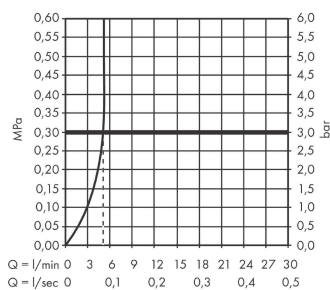

Rebris S
Single lever basin mixer 80 CoolStart without waste set
 Surfaces: **Chrome** Article Number: **72514000**

Description

product features

- ComfortZone 80
- projection: 121 mm
- spout height: 84 mm
- spray type: normal spray
- maximum flow rate at 3 bar: 5 l/min
- ceramic cartridge
- temperature limitation adjustable
- suitable for continuous flow water heaters
- connection type: G 3/8 connections
- connection dimension: DN15
- cold water in middle position

Technology

Design awards

Certificates

Product image

Scale drawing

Flowchart

Rebris S
Single lever basin mixer 80 CoolStart without waste set
 Surfaces: **Chrome** Article Number: **72514000**

Exploded Drawing