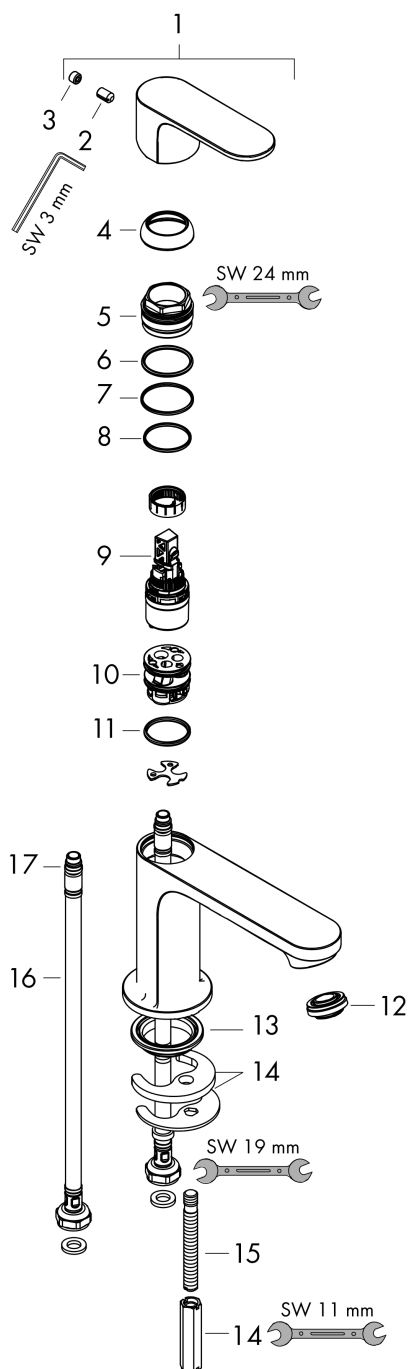

Rebris S
Single lever basin mixer 80 CoolStart without waste set
 Surfaces: **Chrome** Article Number: **72514000**

Description

product features

- ComfortZone 80
- projection: 121 mm
- spout height: 84 mm
- spray type: normal spray
- maximum flow rate at 3 bar: 5 l/min
- ceramic cartridge
- temperature limitation adjustable
- suitable for continuous flow water heaters
- connection type: G 3/8 connections
- connection dimension: DN15
- cold water in middle position

Technology

Design awards

Certificates

Product image

Scale drawing

Flowchart

Rebris S
Single lever basin mixer 80 CoolStart without waste set
 Surfaces: **Chrome** Article Number: **72514000**

Exploded Drawing

Year of production: >06/22

Rebris S
Single lever basin mixer 80 CoolStart without waste set
 Surfaces: **Chrome** Article Number: **72514000**

Spare part list

Year of production: >06/22

Pos.	Description	Article Number	Price	PU
1	handle	94644000	€ 44,63	1
2	hollow set screw M6x10 DIN 916	96029000	€ 3,21	1
3	screw cover	95704000	€ 3,21	1
4	flange	98863000	€ 44,63	1
5	nut	98864000	€ 35,94	1
6	O-ring 24x2	98388000	€ 3,21	1
7	O-ring 27x1,5	92527000	€ 11,31	1
8	O-ring 25x1,5	98146000	€ 3,21	1
9	cartridge, assy	95973001	€ 70,57	1
10	adapter for cartridge	95975000	€ 8,45	1
11	O-ring 23x2	98398000	€ 3,21	1
12	aerator M24x1 (5 l/min)	94364000	€ 8,45	1
13	seal Ø 42	98722000	€ 5,24	1
14	fixing set	96016000	€ 28,20	1
15	screw M8 x 68	97736000	€ 5,24	1
16	connection hose 450 mm M8x0,75 G3/8	97206000	€ 28,20	1
17	O-ring 6,6x1,6	93019000	€ 3,21	1