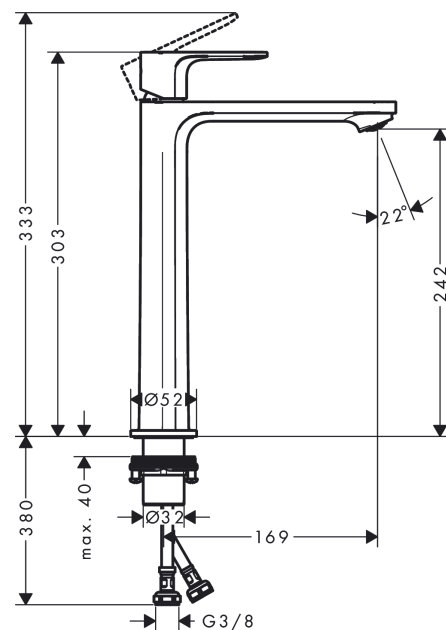

Rebris E

Single lever basin mixer 240 CoolStart for washbowls without waste set

Surfaces: **Chrome** Article Number: **72583000**

Description

product features

- ComfortZone 240
- projection: 169 mm
- spout height: 242 mm
- spray type: normal spray
- maximum flow rate at 3 bar: 5 l/min
- ceramic cartridge
- temperature limitation adjustable
- suitable for continuous flow water heaters
- connection type: G 3/8 connections
- connection dimension: DN15
- cold water in middle position

Technology

Design awards

Product image

Scale drawing

Flowchart

Rebris E
Single lever basin mixer 240 CoolStart for washbowls without waste set
 Surfaces: **Chrome** Article Number: **72583000**

Exploded Drawing

Year of production: >06/22

Rebris E

Single lever basin mixer 240 CoolStart for washbowls without waste set

Surfaces: **Chrome** Article Number: **72583000**

Spare part list

Year of production: >06/22

Pos.	Description	Article Number	Price	PU
1	handle	94643000	€ 44,63	1
2	screw cover	95704000	€ 3,21	1
3	hollow set screw M6x10 DIN 916	96029000	€ 3,21	1
4	flange	98863000	€ 44,63	1
5	nut	98864000	€ 35,94	1
6	O-ring 24x2	98388000	€ 3,21	1
7	O-ring 27x1,5	92527000	€ 11,31	1
8	O-ring 25x1,5	98146000	€ 3,21	1
9	cartridge, assy	95973001	€ 70,57	1
10	seal	98865000	€ 28,20	1
11	adapter for cartridge	98866000	€ 28,20	1
12	O-ring 23x2	98398000	€ 3,21	1
13	aerator M24x1 (5 l/min)	94364000	€ 8,45	1
14	fixing set (Ø 32)	13961000	€ 22,37	1
15	lever collar	97548000	€ 3,21	1
16	connection hose 600 mm M8x0,75 G3/8	96556000	€ 22,37	1
17	O-ring 6,6x1,6	93019000	€ 3,21	1
a	fixation extension 35 mm	13898000	€ 70,57	1