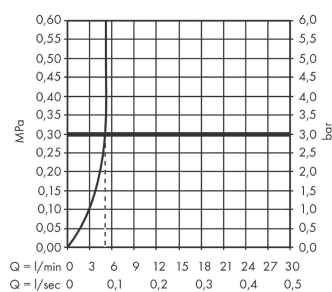

Rebris E

Single lever basin mixer 240 CoolStart for washbowls without waste set

Surfaces: **Chrome** Article Number: **72583000**

Description

product features

- ComfortZone 240
- projection: 169 mm
- spout height: 242 mm
- spray type: normal spray
- maximum flow rate at 3 bar: 5 l/min
- ceramic cartridge
- temperature limitation adjustable
- suitable for continuous flow water heaters
- connection type: G 3/8 connections
- connection dimension: DN15
- cold water in middle position

Technology

Design awards

Product image

Scale drawing

Flowchart

Rebris E
Single lever basin mixer 240 CoolStart for washbowls without waste set
 Surfaces: **Chrome** Article Number: **72583000**

Exploded Drawing