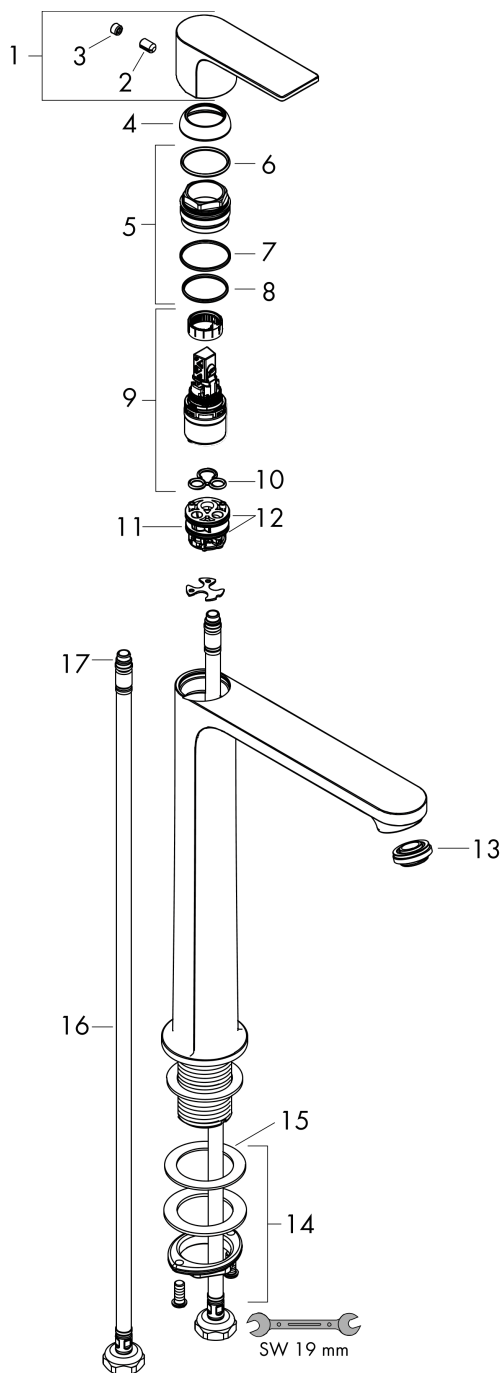

Rebris E

Single lever basin mixer 240 CoolStart for washbowls without waste set

Surfaces: **Chrome** Article Number: **72583000**

Description

product features

- ComfortZone 240
- projection: 169 mm
- spout height: 242 mm
- spray type: normal spray
- maximum flow rate at 3 bar: 5 l/min
- ceramic cartridge
- temperature limitation adjustable
- suitable for continuous flow water heaters
- connection type: G 3/8 connections
- connection dimension: DN15
- cold water in middle position

Technology

Design awards

Product image

Scale drawing

Flowchart

Rebris E
Single lever basin mixer 240 CoolStart for washbowls without waste set
 Surfaces: **Chrome** Article Number: **72583000**

Exploded Drawing

Year of production: >06/22

Rebris E

Single lever basin mixer 240 CoolStart for washbowls without waste set

Surfaces: **Chrome** Article Number: **72583000**

Spare part list

Year of production: >06/22

Pos.	Description	Article Number	Price	PU
1	handle	94643000	€ 44,63	1
2	screw cover	95704000	€ 3,21	1
3	hollow set screw M6x10 DIN 916	96029000	€ 3,21	1
4	flange	98863000	€ 44,63	1
5	nut	98864000	€ 35,94	1
6	O-ring 24x2	98388000	€ 3,21	1
7	O-ring 27x1,5	92527000	€ 11,31	1
8	O-ring 25x1,5	98146000	€ 3,21	1
9	cartridge, assy	95973001	€ 70,57	1
10	seal	98865000	€ 28,20	1
11	adapter for cartridge	98866000	€ 28,20	1
12	O-ring 23x2	98398000	€ 3,21	1
13	aerator M24x1 (5 l/min)	94364000	€ 8,45	1
14	fixing set (Ø 32)	13961000	€ 22,37	1
15	lever collar	97548000	€ 3,21	1
16	connection hose 600 mm M8x0,75 G3/8	96556000	€ 22,37	1
17	O-ring 6,6x1,6	93019000	€ 3,21	1
a	fixation extension 35 mm	13898000	€ 70,57	1