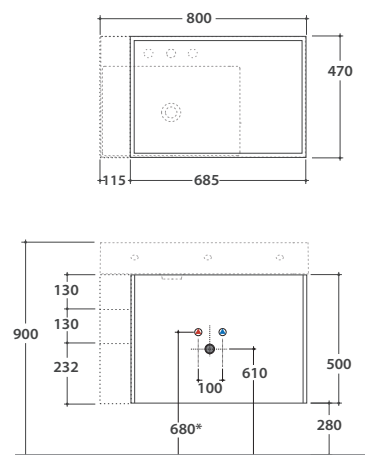

OPI PLAIN WALLHANGING STRUCTURE OP001PAR

GLOBO

Cod. **OP001PAR**

Finish **S** Steel matt black

Wallhanging structure in black matt steel, turnable 80x47 h50 cm. Weight 21,5 Kg.

OPI PLAIN TURNABLE BASE OP007PXX

Cod. **OP007PXX**

Finish **BdC** bagno di colore

Turnable base 79x46 h50 cm with double drawer, complete with space-saving siphon. Weight 39 Kg.

Required space with open drawer: 78 cm

Configuration internal containers for structure OP007PXX