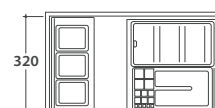

Upper drawer
OP003CAR
OP004CAR

compatible washbasins