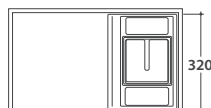

OPI PLAIN WALLHANGING STRUCTURE OP001PAR

GLOBO

Cod. **OP001PAR**

Finish **S** Steel matt black

Wallhanging structure in black matt steel, turnable 80x47 h50 cm. Weight 21,5 Kg.

OPI PLAIN TURNABLE BASE OP007PXX

Cod. **OP007PXX**

Finish **BdC** bagno di colore

Turnable base 79x46 h50 cm with double drawer, complete with space-saving siphon. Weight 39 Kg.

Required space with open drawer: 78 cm

Configuration internal containers for structure OP007PXX