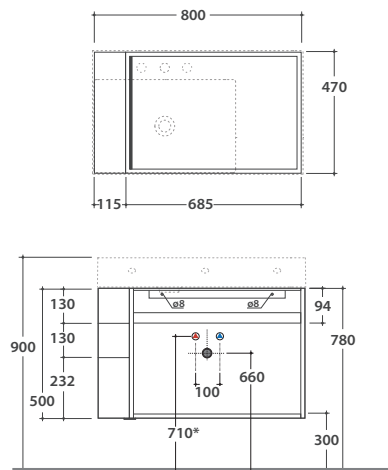

OPI PLAIN WALLHANGING STRUCTURE OP001PAR

GLOBO

Cod. **OP001PAR**

Finish **S** Steel matt black

Wallhanging structure in black matt steel, turnable 80x47 h50 cm. Weight 21,5 Kg.

OPI PLAIN TURNABLE BASE OP007PXX

Cod. **OP007PXX**

Finish **BdC** bagno di colore

Turnable base 79x46 h50 cm with double drawer, complete with space-saving siphon. Weight 39 Kg.

Required space with open drawer: 78 cm

Configuration internal containers for structure OP007PXX