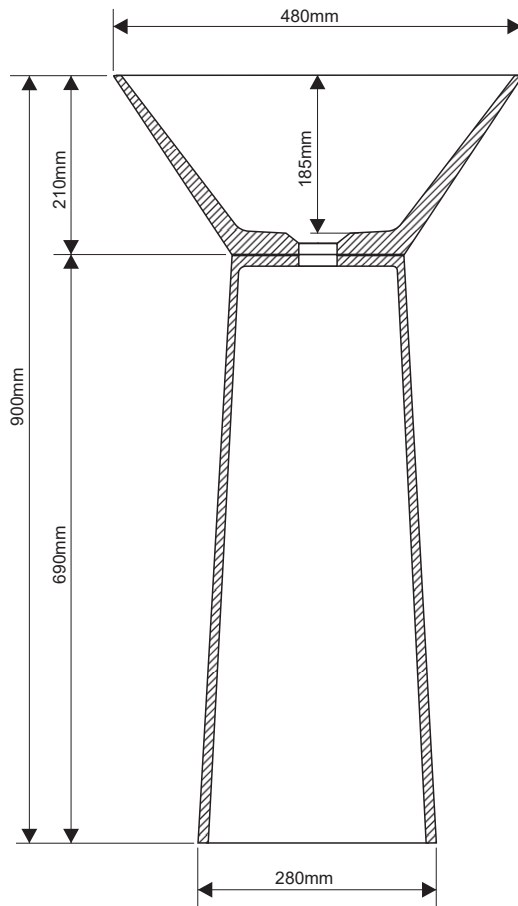

Lavabo a colonna 48x48xh90 cm
senza troppopieno, piletta inclusa

Pedestal basin 48x48xh90 cm
without overflow, drain included

Lavabo / Basin
Materiale / Material: Solid Surface©
Glasstech©
Peso netto / Net weight: kg 20

White Matt
Color Matt
Glasstech