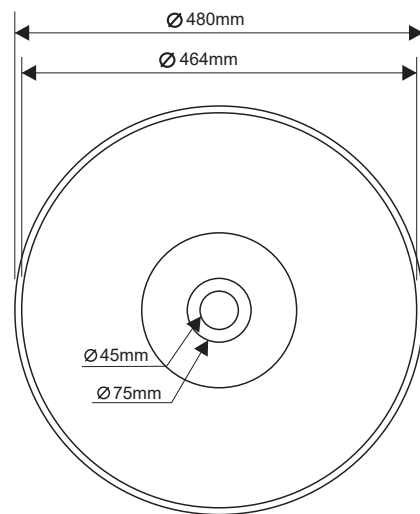

Lavabo a colonna 48x48xh90 cm
senza troppopieno, piletta inclusa

Pedestal basin 48x48xh90 cm
without overflow, drain included

Lavabo / Basin
Materiale / Material: Solid Surface©
Glasstech©
Peso netto / Net weight: kg 20

White Matt
Color Matt
Glasstech