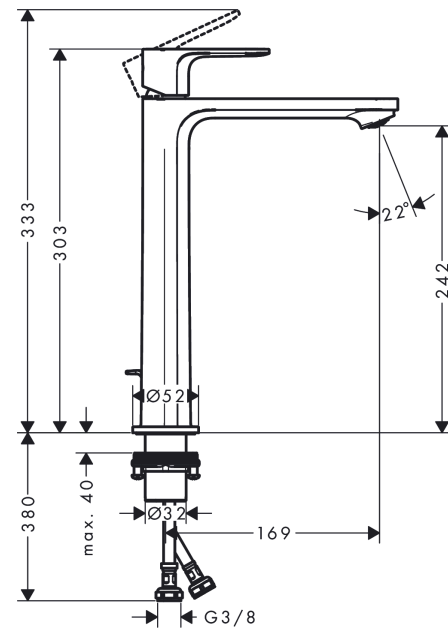

Scale drawing