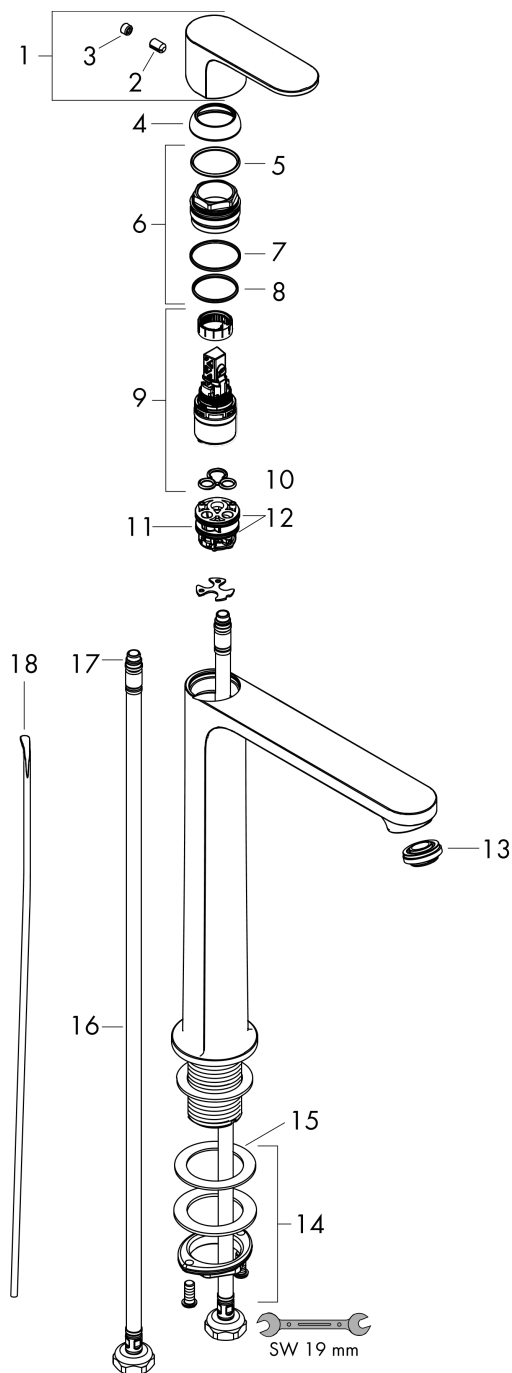

Rebris S

Single lever basin mixer 240 CoolStart EcoSmart+ for washbowls with pop-up waste set

Surfaces: **Chrome** Article Number: **72590000**

Description

product features

- consists of: single lever basin mixer, waste set
- ComfortZone 240
- projection: 169 mm
- spout height: 242 mm
- spray type: normal spray
- maximum flow rate at 3 bar: 3,5 l/min
- ceramic cartridge
- temperature limitation adjustable
- suitable for continuous flow water heaters
- pop-up waste set G 1¼
- material waste set: synthetic
- connection type: G ¾ connections
- connection dimension: DN15
- cold water in middle position

Rebris S
Single lever basin mixer 240 CoolStart EcoSmart+ for washbowls with pop-up waste set
 Surfaces: **Chrome** Article Number: **72590000**

Exploded Drawing

Year of production: >06/22

Rebris S

Single lever basin mixer 240 CoolStart EcoSmart+ for washbowls with pop-up waste set

Surfaces: **Chrome** Article Number: **72590000**

Spare part list

Year of production: >06/22

Pos.	Description	Article Number	Price	PU
1	handle	94642000	€ 44,63	1
2	screw cover	95704000	€ 3,21	1
3	hollow set screw M6x10 DIN 916	96029000	€ 3,21	1
4	flange	98863000	€ 44,63	1
5	nut	98864000	€ 35,94	1
6	O-ring 24x2	98388000	€ 3,21	1
7	O-ring 27x1,5	92527000	€ 11,31	1
8	O-ring 25x1,5	98146000	€ 3,21	1
9	cartridge, assy	95973001	€ 70,57	1
10	seal	98865000	€ 28,20	1
11	adapter for cartridge	98866000	€ 28,20	1
12	O-ring 23x2	98398000	€ 3,21	1
13	aerator M24x1 (4,5 l/min)	94364001	-	1
14	fixing set (Ø 32)	13961000	€ 22,37	1
15	lever collar	97548000	€ 3,21	1
16	connection hose 600 mm M8x0,75 G3/8	96556000	€ 22,37	1
17	O-ring 6,6x1,6	93019000	€ 3,21	1
18	pull rod	96657000	€ 11,31	1
a	pop up waste	92168000	€ 35,94	1
b	fixation extension 35 mm	13898000	€ 70,57	1
c	lever arm 340mm (ball-Ø12mm)	96324000	€ 22,37	1