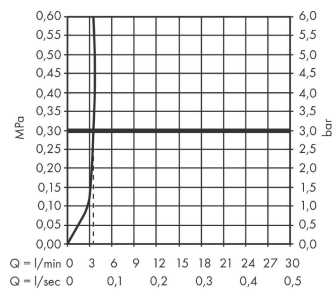

Rebris S

Single lever basin mixer 240 CoolStart EcoSmart+ for washbowls with pop-up waste set

Surfaces: **Chrome** Article Number: **72590000**

Description

product features

- consists of: single lever basin mixer, waste set
- ComfortZone 240
- projection: 169 mm
- spout height: 242 mm
- spray type: normal spray
- maximum flow rate at 3 bar: 3,5 l/min
- ceramic cartridge
- temperature limitation adjustable
- suitable for continuous flow water heaters
- pop-up waste set G 1¼
- material waste set: synthetic
- connection type: G ¾ connections
- connection dimension: DN15
- cold water in middle position

Technology

Design awards

Product image

Scale drawing

Rebris S

Single lever basin mixer 240 CoolStart EcoSmart+ for washbowls with pop-up waste set

Surfaces: **Chrome** Article Number: **72590000**

Flowchart