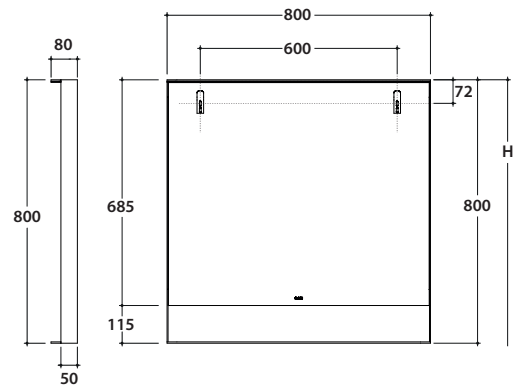

MODE MIRROR ME002MAR

GLOBO

H = Recommended height for installation **210 cm**

Finish

Steel matt black

Cod. **ME002MAR**

Mirror with led lamp 80x80 cm. Frame and tray in matt black steel. Energy efficiency A+ Weight 13 Kg