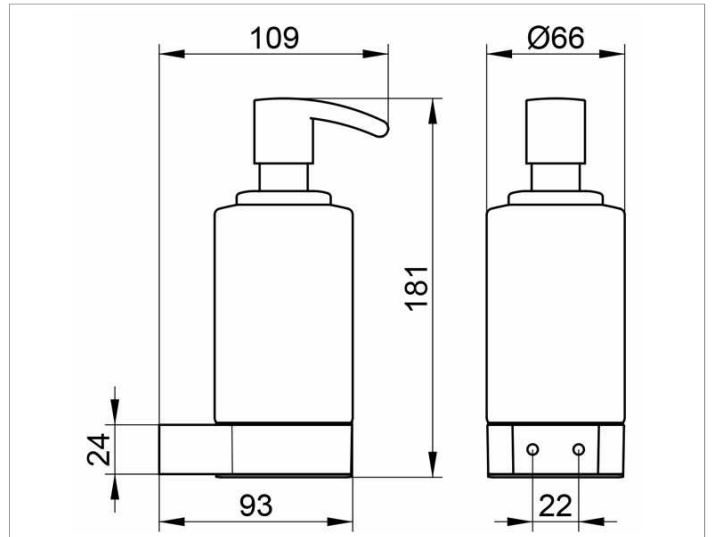

Plan
14957019000 Foam soap dispenser

PRODUCT

DRAWING

PRODUCT ATTRIBUTES

opal glass matt, complete with holder and pump,
 for foamed-soap
 Capacity: approx. 250 ml

SURFACE

chrome-plated

SPECIFICATIONS

KEUCO PLAN soap foam dispenser
 14957079000
 stainless steel,
 Opal glass matt,
 complete with holder and pump,
 for foamed-soap,
 in a stylish yet functional design
 Capacity: approx. 250 ml
 Height 183 mm,
 Width 66 mm,
 Projection 92 mm,
 The Foam soap dispenser will be discretely mounted
 incl. corrosion-free mounting material