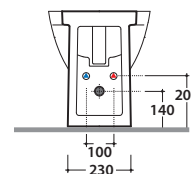

DAILY FLOOR MOUNTED BIDET DA010BI

CE EN 14528:2015

GLOBO

Ceramic antibacterial effect
BATAFORM®

Glazed product with
CERASLIDE®

Cod. **DA010BI**

Floor mounted bidet 53.37 h42 cm. Back to wall installation. Fixing kit included. Weight 22 Kg

Cod. **FI012BI**

Push open valve drain with ceramic top for bidet. Weight 0,5 Kg

Cod. **FI012CR**

Push open chromed valve drain for bidet. Weight 0,5 Kg