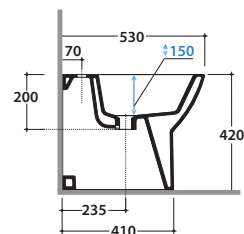

DAILY FLOOR MOUNTED BIDET DA010BI

CE EN 14528:2015

GLOBO

Ceramic antibacterial effect
BATAFORM®

Glazed product with
CERASLIDE®

Cod. **DA010BI**

Floor mounted bidet 53.37 h42 cm. Back to wall installation. Fixing kit included. Weight 22 Kg

Cod. **FI012BI**

Push open valve drain with ceramic top for bidet. Weight 0,5 Kg

Cod. **FI012CR**

Push open chromed valve drain for bidet. Weight 0,5 Kg