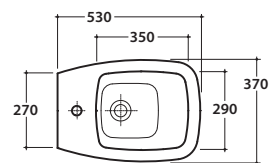

DAILY FLOOR MOUNTED BIDET DA010BI

CE EN 14528:2015

GLOBO

Ceramic antibacterial effect
BATAFORM®

Glazed product with
CERASLIDE®

Cod. **DA010BI**

Floor mounted bidet 53.37 h42 cm. Back to wall installation. Fixing kit included. Weight 22 Kg

Cod. **FI012BI**

Push open valve drain with ceramic top for bidet. Weight 0,5 Kg

Cod. **FI012CR**

Push open chromed valve drain for bidet. Weight 0,5 Kg