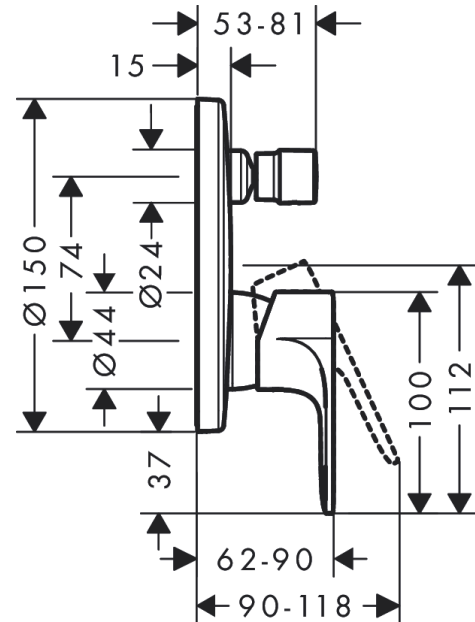

Rebris E

Single lever bath mixer for concealed installation for iBox universal

Surfaces: **Chrome** Article Number: **72468000**

Description

product features

- 2 functions
- flow rate upper outlet: 21 l/min
- flow rate lower outlet: 29 l/min
- maximum flow rate at 3 bar: 27,6 l/min
- flow rate for bath spout at 3 bar: 27,6 l/min
- flow rate of hand shower at 3 bar: 21,2 l/min
- ceramic cartridge
- temperature limitation adjustable
- diverter with automatic resetting
- non-return valve
- connection type: basic set
- min. operating pressure: 1 bar
- max. operating pressure: 10 bar

Design awards

reddot winner 2022

Certificates

Product image

Scale drawing

Rebris E
Single lever bath mixer for concealed installation for iBox universal
 Surfaces: **Chrome** Article Number: **72468000**

Flowchart