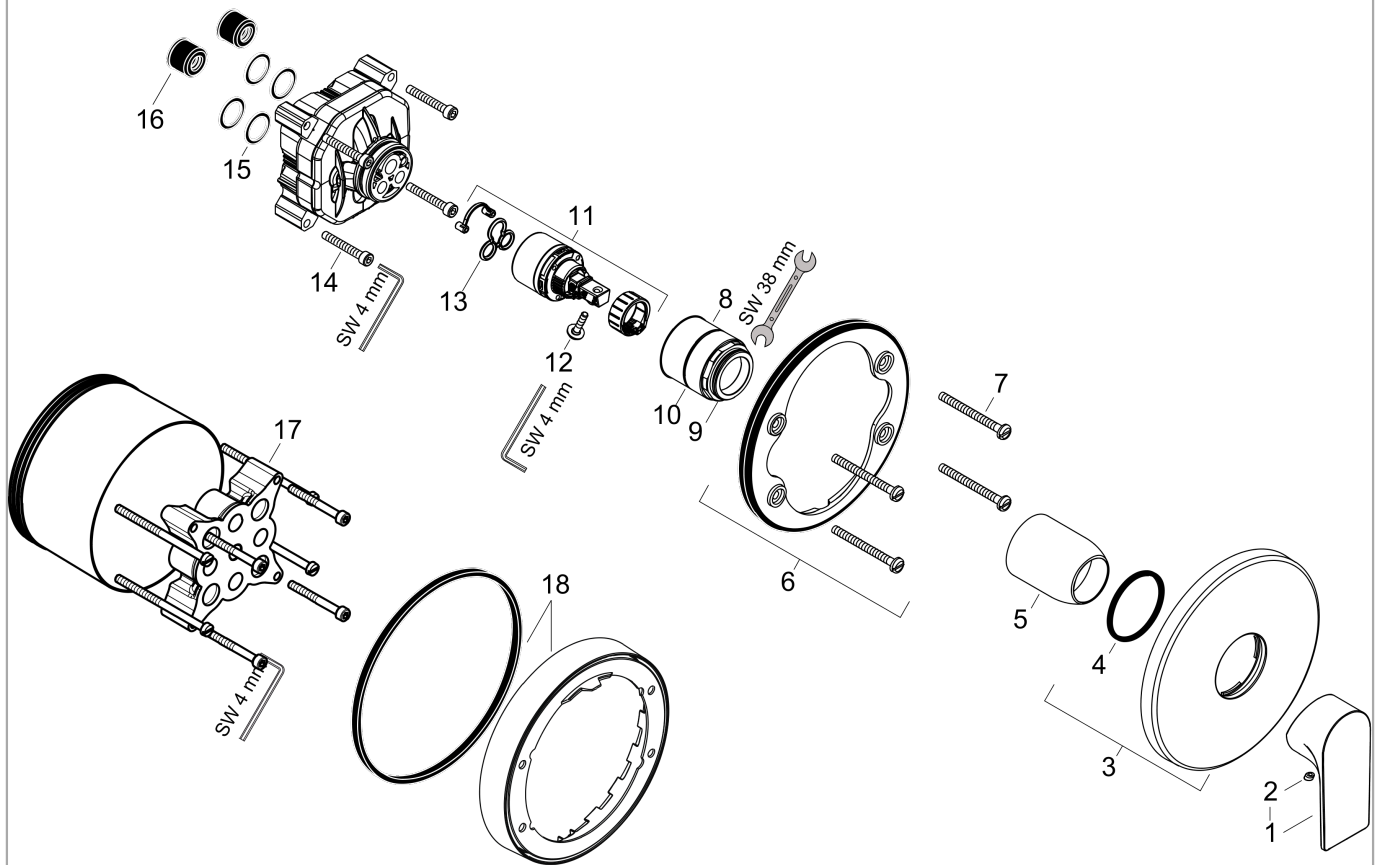

### Scale drawing

### Flowchart

**Rebris E**  
**Single lever shower mixer for concealed installation for iBox universal**  
 Surfaces: **Chrome**    Article Number: **72668000**

## Exploded Drawing

Year of production: >06/22