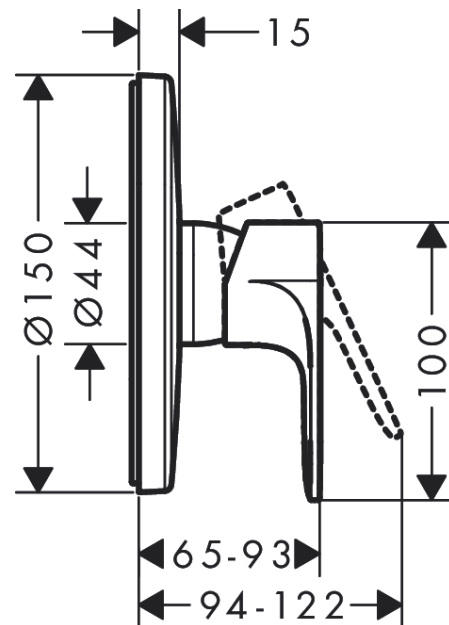

#### product features

- 1 function
- maximum flow rate at 3 bar: 23,4 l/min
- ceramic cartridge
- temperature limitation adjustable
- connection type: basic set
- min. operating pressure: 1 bar
- max. operating pressure: 10 bar

### Scale drawing