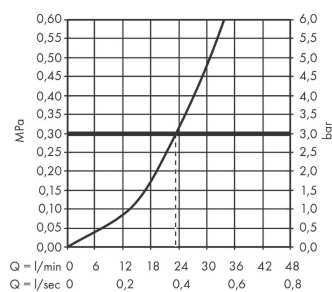

Rebris E

Single lever shower mixer for concealed installation for iBox universal

Surfaces: **Chrome** Article Number: **72668000**

Description

product features

- 1 function
- maximum flow rate at 3 bar: 23,4 l/min
- ceramic cartridge
- temperature limitation adjustable
- connection type: basic set
- min. operating pressure: 1 bar
- max. operating pressure: 10 bar

Design awards

reddot winner 2022

Certificates

Product image

Scale drawing

Flowchart