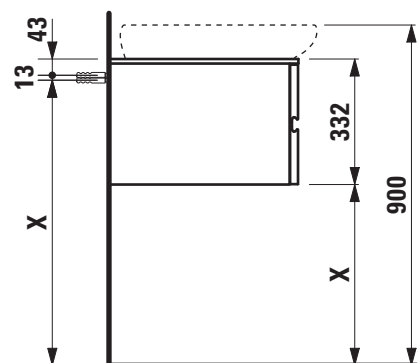

### TECHNICAL DATA

Order no.	42426.2 / 4 drawers	Mounting acc. incl.	Installation set, order no. 49240.7
Dimensions (WxHxD)	1600 x 332 x 500 mm	Mounting information	The walls installed on must meet the requirements of the furniture in terms of weight and the supplied fastening elements. If this cannot be guaranteed another method of installation needs to be chosen.
Matching for	washbasin, order no. 81897.3 (only with shelf at left side)	Colours	630 – Noce canaletto, surface lacquered real wood veneer 631 – White, surface lacquered with technical marble top
Specification	Body/Front – Surface lacquered real wood veneer or lacquered white with technical marble top Integrated handle in the front 1 cut out right		
Weight	630 – 65,0 kg 631 – 77,0 kg		
Accessories excl.	Drawer separations large, order no. 49240.2 Space saving siphon, order no. 89424.0		

### TECHNICAL DRAWINGS / S 1 : 20

Only Il Bagno Alessi One 81897.3 with shelf at left side

X = The exact height must be set during installation.