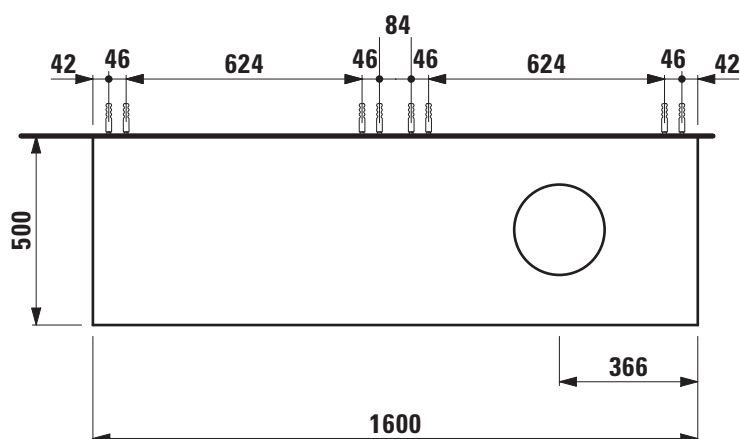

## Vanity unit

42426.2

### TECHNICAL DATA

Order no.	42426.2 / 4 drawers	Mounting acc. incl.	Installation set, order no. 49240.7
Dimensions (WxHxD)	1600 x 332 x 500 mm	Mounting information	The walls installed on must meet the requirements of the furniture in terms of weight and the supplied fastening elements. If this cannot be guaranteed another method of installation needs to be chosen.
Matching for	washbasin, order no. 81897.3 (only with shelf at left side)	Colours	630 – Noce canaletto, surface lacquered real wood veneer 631 – White, surface lacquered with technical marble top
Specification	Body/Front – Surface lacquered real wood veneer or lacquered white with technical marble top Integrated handle in the front 1 cut out right		
Weight	630 – 65,0 kg 631 – 77,0 kg		
Accessories excl.	Drawer separations large, order no. 49240.2 Space saving siphon, order no. 89424.0		

### TECHNICAL DRAWINGS / S 1 : 20

Only Il Bagno Alessi One 81897.3 with shelf at left side

X = The exact height must be set during installation.