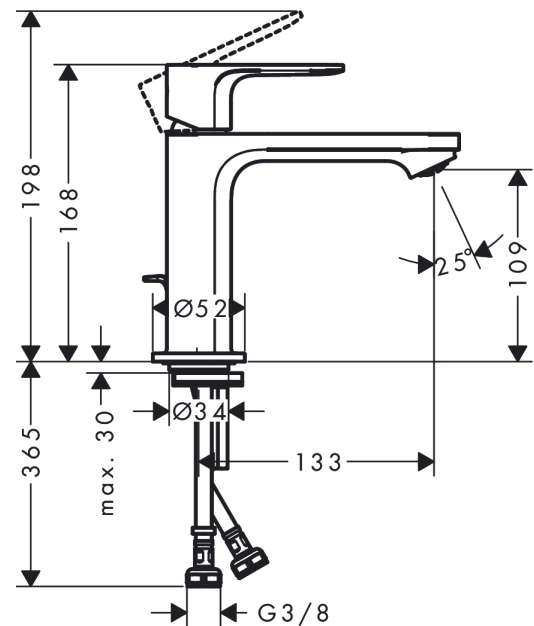

Rebris S
Single lever basin mixer 110 CoolStart with pop-up waste set
 Surfaces: **Matt Black** Article Number: **72519670**

Description

product features

- consists of: single lever basin mixer, waste set
- ComfortZone 110
- projection: 133 mm
- spout height: 109 mm
- spray type: normal spray
- maximum flow rate at 3 bar: 5 l/min
- ceramic cartridge
- temperature limitation adjustable
- suitable for continuous flow water heaters
- pop-up waste set G 1¼
- material waste set: synthetic
- connection type: G ¾ connections
- connection dimension: DN15
- cold water in middle position

Technology

Design awards

Product image

Scale drawing

Rebris S
Single lever basin mixer 110 CoolStart with pop-up waste set
 Surfaces: **Matt Black** Article Number: **72519670**

Flowchart