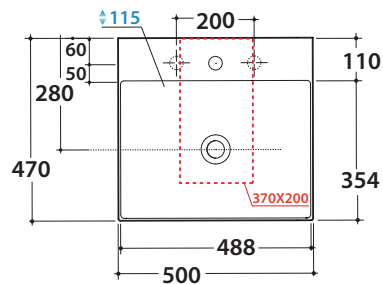

T-EDGE BASIN B6R51BI

CE EN 14688:2015

GLOBO

It can be combined with Arredo Wood furniture

Ceramic antibacterial effect
BATAFORM®

Glazed product with
CERASLIDE®

Le Pietre

GLOBOTHIN®

Bagno di Colore

Cod. **B6R51BI**

Basin 50.47 h12 cm. Wall-hung or Sit-on installation.
Fixing kit included. Weight 13 Kg