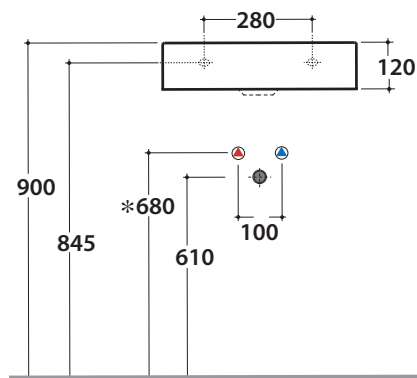

Bagno di Colore

Cod. **B6R51BI**

Basin 50.47 h12 cm. Wall-hung or Sit-on installation.
Fixing kit included. Weight 13 Kg

* For taps mounted on counter top

Cod. **FI024BI**

Valve drain with ceramic top for basins without overflow. Weight 0,5 Kg

Cod. **FI024CR**

Chromed valve drain for basins without overflow. Weight 0,5 Kg