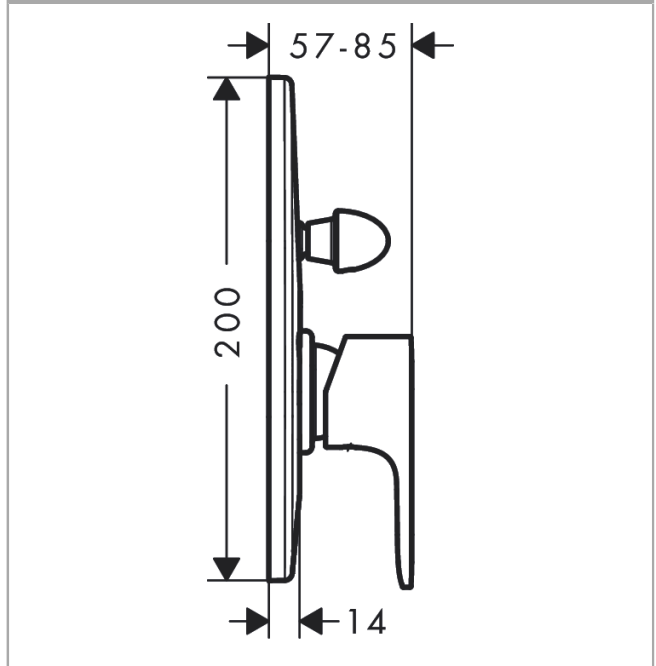

Rebris E
Single lever bath mixer set for concealed installation
 Surfaces: **Chrome** Article Number: **72458000**

Description

product features

- consists of: Single lever bath mixer, basic set
- 2 functions
- maximum flow rate at 3 bar: 30,7 l/min
- flow rate for bath spout at 3 bar: 30,7 l/min
- flow rate of hand shower at 3 bar: 27,4 l/min
- ceramic cartridge
- temperature limitation adjustable
- diverter with automatic resetting
- connection type: basic set
- min. operating pressure: 1 bar
- max. operating pressure: 10 bar

Design awards

reddot winner 2022

Product image

Scale drawing

Flowchart

Rebris E
Single lever bath mixer set for concealed installation
 Surfaces: **Chrome** Article Number: **72458000**

Exploded Drawing

Year of production: >06/22

Rebris E
Single lever bath mixer set for concealed installation
 Surfaces: **Chrome** Article Number: **72458000**

Spare part list

Year of production: >06/22

Pos.	Description	Article Number	Price	PU
1	handle	94655000	€ 44,63	1
2	screw cover	96338000	€ 3,21	1
3	escutcheon bath/shower mixer	95011000	€ 44,63	1
4	O-Ring 48x3	95508000	€ 3,21	1
5	flange	96348000	€ 11,31	1
6	diverter assy with sleeve and handle	95015000	€ 100,44	1
7	diverter knob cpl.	95013000	€ 13,92	1
8	hollow set screw M4x10	97667000	€ 3,21	1
9	cover cap	95433000	€ 5,24	1
10	hollow screw	96065000	€ 5,24	1
11	O-ring 14x3	98130000	€ 3,21	1
12	O-ring 10x1,5	98123000	€ 3,21	1
13	O-ring 16x2,5	98134000	€ 3,21	1
14	O-ring 13x2	98128000	€ 3,21	1
15	selector assy	96937000	€ 18,33	1
16	extension set 28 mm tub mixer	32498000	€ 162,08	1
17	O-ring 12x1,5	98430000	€ 3,21	1
18	concealed item	31741180	-	1