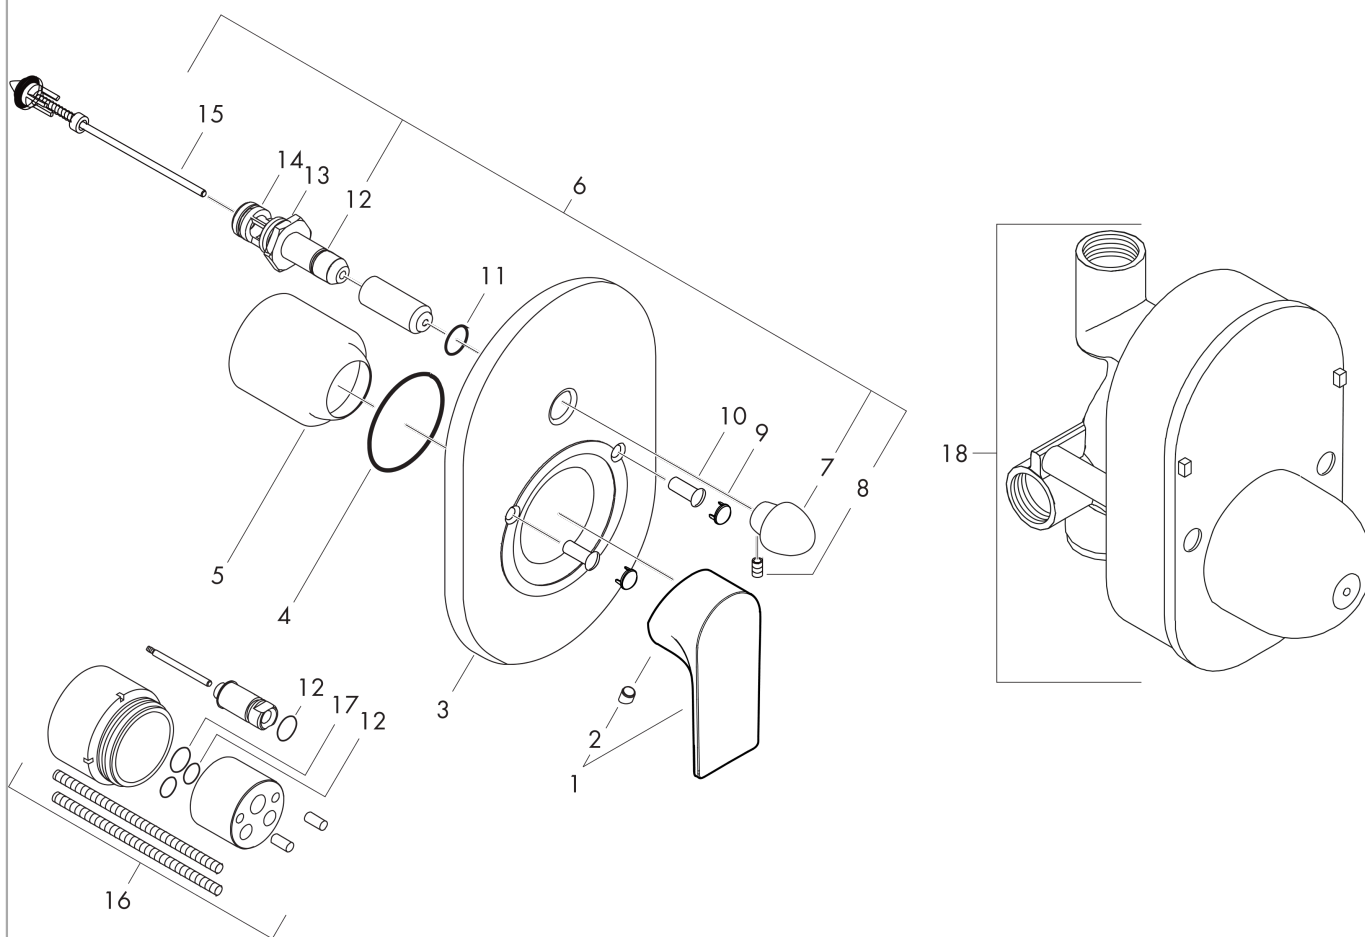

Rebris E
Single lever bath mixer set for concealed installation
 Surfaces: **Chrome** Article Number: **72458000**

Description

product features

- consists of: Single lever bath mixer, basic set
- 2 functions
- maximum flow rate at 3 bar: 30,7 l/min
- flow rate for bath spout at 3 bar: 30,7 l/min
- flow rate of hand shower at 3 bar: 27,4 l/min
- ceramic cartridge
- temperature limitation adjustable
- diverter with automatic resetting
- connection type: basic set
- min. operating pressure: 1 bar
- max. operating pressure: 10 bar

Design awards

reddot winner 2022

Product image

Scale drawing

Flowchart

Rebris E
Single lever bath mixer set for concealed installation
 Surfaces: **Chrome** Article Number: **72458000**

Exploded Drawing

Year of production: >06/22

Rebris E
Single lever bath mixer set for concealed installation
 Surfaces: **Chrome** Article Number: **72458000**

Spare part list

Year of production: >06/22

Pos.	Description	Article Number	Price	PU
1	handle	94655000	€ 44,63	1
2	screw cover	96338000	€ 3,21	1
3	escutcheon bath/shower mixer	95011000	€ 44,63	1
4	O-Ring 48x3	95508000	€ 3,21	1
5	flange	96348000	€ 11,31	1
6	diverter assy with sleeve and handle	95015000	€ 100,44	1
7	diverter knob cpl.	95013000	€ 13,92	1
8	hollow set screw M4x10	97667000	€ 3,21	1
9	cover cap	95433000	€ 5,24	1
10	hollow screw	96065000	€ 5,24	1
11	O-ring 14x3	98130000	€ 3,21	1
12	O-ring 10x1,5	98123000	€ 3,21	1
13	O-ring 16x2,5	98134000	€ 3,21	1
14	O-ring 13x2	98128000	€ 3,21	1
15	selector assy	96937000	€ 18,33	1
16	extension set 28 mm tub mixer	32498000	€ 162,08	1
17	O-ring 12x1,5	98430000	€ 3,21	1
18	concealed item	31741180	-	1