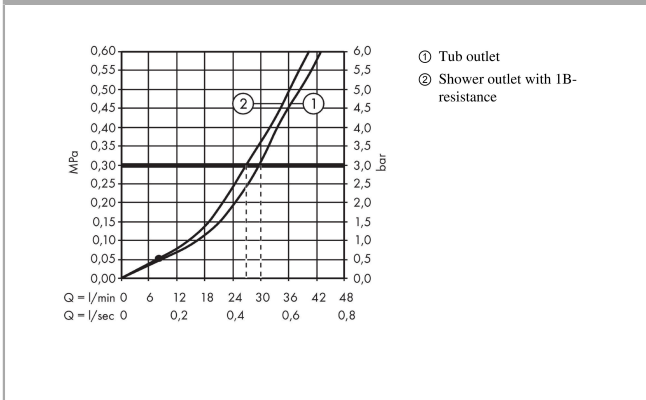

Rebris E
Single lever bath mixer set for concealed installation
 Surfaces: **Chrome** Article Number: **72458000**

Description

product features

- consists of: Single lever bath mixer, basic set
- 2 functions
- maximum flow rate at 3 bar: 30,7 l/min
- flow rate for bath spout at 3 bar: 30,7 l/min
- flow rate of hand shower at 3 bar: 27,4 l/min
- ceramic cartridge
- temperature limitation adjustable
- diverter with automatic resetting
- connection type: basic set
- min. operating pressure: 1 bar
- max. operating pressure: 10 bar

Design awards

reddot winner 2022

Product image

Scale drawing

Flowchart

Rebris E
Single lever bath mixer set for concealed installation
 Surfaces: **Chrome** Article Number: **72458000**

Exploded Drawing

Year of production: >06/22