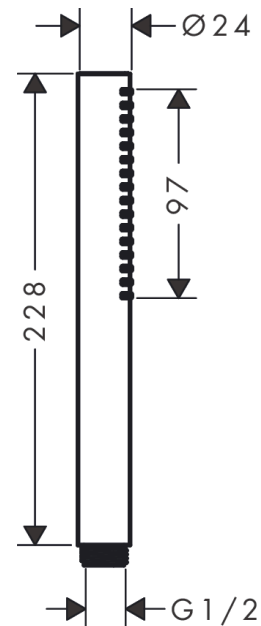

Pulsify S

Baton hand shower 100 1jet EcoSmart+

Finish: **Matt Black** Article Number: **24126670**

Description

product features

- shower head size: 98 x 24 mm
- spray type: PowderRain
- maximum flow rate at 3 bar: 5,4 l/min
- minimum flow pressure: 0,5 bar
- with internal water conduction
- rinseable sieve insert
- connection thread G ½
- suitable for continuous flow water heaters
- EU taxonomy: max. 6 l/min - Substantial Contribution (SC) possible

Technology

Design awards

Product image

Scale drawing

Flowchart

The consumption was measured in combination with the appropriate fittings (thermostat/mixer/ in-wall valve) to reflect actual application in practice.

Pulsify S
Baton hand shower 100 1jet EcoSmart+
 Finish: **Matt Black** Article Number: **24126670**

Exploded Drawing

Year of production: >07/23

Pulsify S
Baton hand shower 100 1jet EcoSmart+
 Finish: **Matt Black** Article Number: **24126670**

Spare part list

Year of production: >07/23

Pos.	Description	Article Number	PC	PU
1	filter insert	92421000	5	1