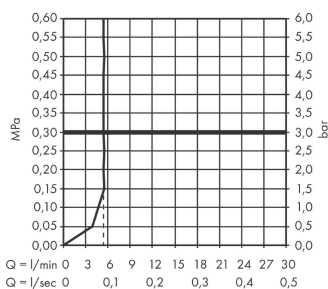

Pulsify S

Baton hand shower 100 1jet EcoSmart+

Finish: **Matt Black** Article Number: **24126670**

Description

product features

- shower head size: 98 x 24 mm
- spray type: PowderRain
- maximum flow rate at 3 bar: 5,4 l/min
- minimum flow pressure: 0,5 bar
- with internal water conduction
- rinseable sieve insert
- connection thread G ½
- suitable for continuous flow water heaters
- EU taxonomy: max. 6 l/min - Substantial Contribution (SC) possible

Technology

Design awards

Product image

Scale drawing

Flowchart

The consumption was measured in combination with the appropriate fittings (thermostat/mixer/ in-wall valve) to reflect actual application in practice.