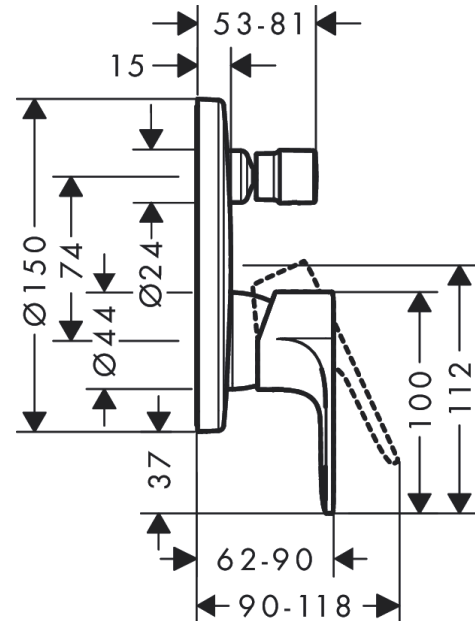

Rebris S

Single lever bath mixer for concealed installation for iBox universal

Surfaces: **Chrome** Article Number: **72466000**

Description

product features

- 2 functions
- flow rate upper outlet: 21 l/min
- flow rate lower outlet: 29 l/min
- maximum flow rate at 3 bar: 27,6 l/min
- flow rate for bath spout at 3 bar: 27,6 l/min
- flow rate of hand shower at 3 bar: 21,2 l/min
- ceramic cartridge
- temperature limitation adjustable
- diverter with automatic resetting
- connection type: basic set
- min. operating pressure: 1 bar
- max. operating pressure: 10 bar

Design awards

reddot winner 2022

Certificates

Product image

Scale drawing

Flowchart