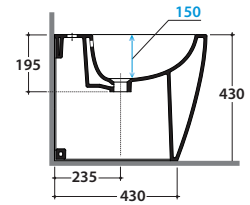

MODE FLOOR MOUNTED BIDET MULTI ME009BI

CE EN 14528:2015

GLOBO

Ceramic antibacterial effect
BATAFORM®

Glazed product with
CERASLIDE®

Bagno di Colore

Cod. **ME009BI**

Floor mounted bidet 53.34 h 43 cm . MULTI. Back to wall installation.
Fixing kit included. Weight 24 Kg

A	80 <----->120	B	85 <----->130	C	170 <----->220
----------	---------------	----------	---------------	----------	----------------

Cod. **FI012BI**

Push open valve drain with ceramic top for bidet. Weight 0,5 Kg

Cod. **FI012CR**

Push open chromed valve drain for bidet. Weight 0,5 Kg