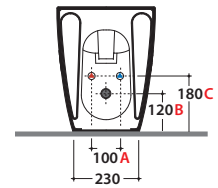

MODE FLOOR MOUNTED BIDET MULTI ME009BI

CE EN 14528:2015

GLOBO

Ceramic antibacterial effect
BATAFORM®

Glazed product with
CERASLIDE®

Bagno di Colore

Cod. **ME009BI**

Floor mounted bidet 53.34 h 43 cm . MULTI. Back to wall installation.
Fixing kit included. Weight 24 Kg

A	80 <----->120	B	85 <----->130	C	170 <----->220
----------	---------------	----------	---------------	----------	----------------

Cod. **FI012BI**

Push open valve drain with ceramic top for bidet. Weight 0,5 Kg

Cod. **FI012CR**

Push open chromed valve drain for bidet. Weight 0,5 Kg