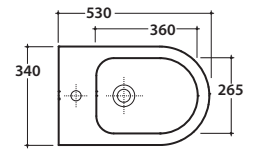

MODE FLOOR MOUNTED BIDET MULTI ME009BI

CE EN 14528:2015

GLOBO

Ceramic antibacterial effect
BATAFORM®

Glazed product with
CERASLIDE®

Bagno di Colore

Cod. **ME009BI**

Floor mounted bidet 53.34 h 43 cm . MULTI. Back to wall installation.
Fixing kit included. Weight 24 Kg

A	80 <----->120	B	85 <----->130	C	170 <----->220
----------	---------------	----------	---------------	----------	----------------

Cod. **FI012BI**

Push open valve drain with ceramic top for bidet. Weight 0,5 Kg

Cod. **FI012CR**

Push open chromed valve drain for bidet. Weight 0,5 Kg