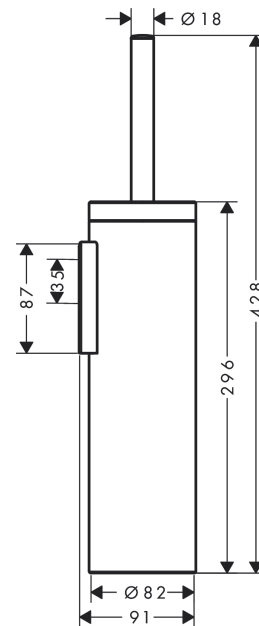

#### product features

- wall-mounted
- material: metal
- with cover lid
- with removable insert
- with mounting material
- concealed fastening
- drilling distance 35 mm
- diameter drill hole: 6 mm

### Scale drawing

**AXOR Universal Circular**  
**Toilet brush holder wall-mounted**  
 Surfaces: **Chrome**    Article Number: **42855000**

## Exploded Drawing

Year of production: >10/21

**AXOR Universal Circular**  
**Toilet brush holder wall-mounted**  
 Surfaces: **Chrome** Article Number: **42855000**

### Spare part list

Year of production: >10/21

Pos.	Description	Article Number	Price	PU
1	stick with brush	94437000	-	1
2	O-ring 10x2	98170000	-	1
3	WC-brush black	40068000	-	1
4	cup on its own	94438000	-	1
5	support element	94426000	-	1
6	mounting set	96179000	-	1