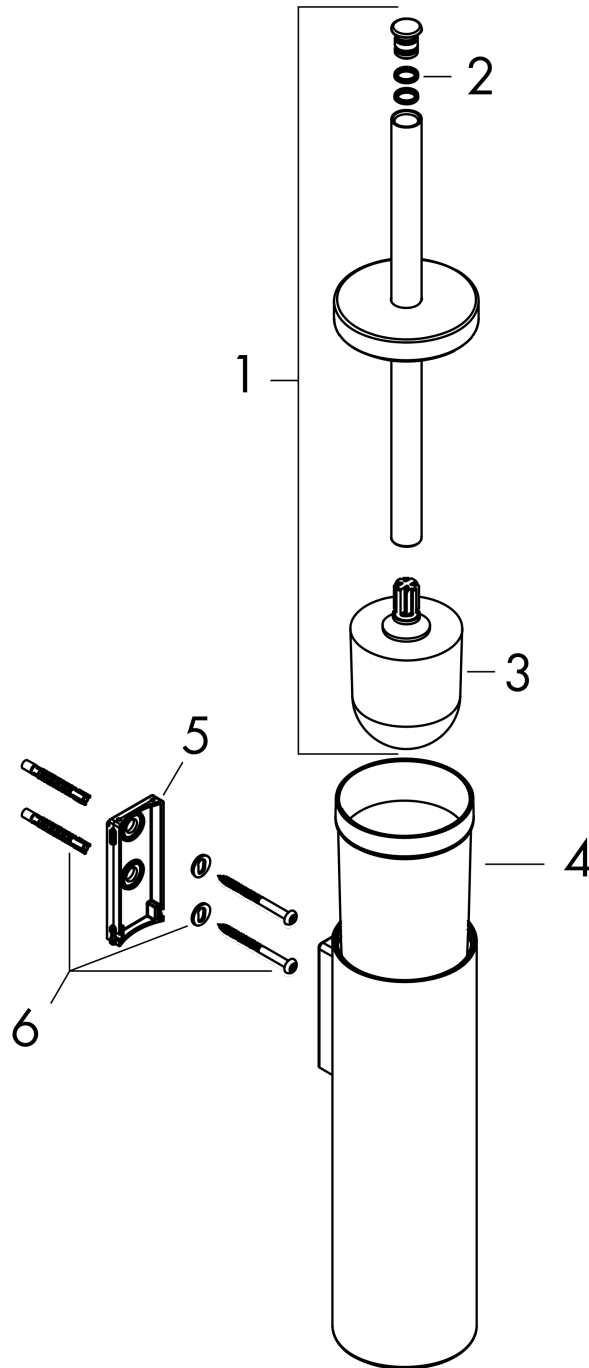

#### product features

- wall-mounted
- material: metal
- with cover lid
- with removable insert
- with mounting material
- concealed fastening
- drilling distance 35 mm
- diameter drill hole: 6 mm

### Scale drawing

**AXOR Universal Circular**  
**Toilet brush holder wall-mounted**  
 Surfaces: **Chrome**    Article Number: **42855000**

## Exploded Drawing

Year of production: >10/21

**AXOR Universal Circular**  
**Toilet brush holder wall-mounted**  
 Surfaces: **Chrome** Article Number: **42855000**

### Spare part list

Year of production: >10/21

Pos.	Description	Article Number	Price	PU
1	stick with brush	94437000	-	1
2	O-ring 10x2	98170000	-	1
3	WC-brush black	40068000	-	1
4	cup on its own	94438000	-	1
5	support element	94426000	-	1
6	mounting set	96179000	-	1