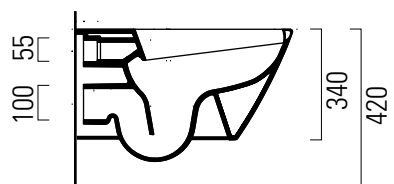

Modo

52×37 swirlflush

Wc
52×37 cm
23,2 kg

WC SOSPESO swirlflush con sistema di fissaggio dal basso.

WALL-HUNG WC swirlflush installation with concealed fastening.

CE

swirlflush® extraglaze antibacterial® quickrelease softclose

Colori - Colours	Codici - Codes	Fori - Tapholes
☐ Bianco lucido - White glossy	9816 11	

Note

1. 1 - Non è consigliato l'impiego di cassette di scarico esterne o impianti dotati di rubinetto flussometro.
   We do not recommend the use of external flushing cisterns or systems endowed with flushometer valves.

Testato con i seguenti dispositivi di scarico | Tested with the following flushing mechanisms

GEBERIT Duofix SIGMA 8 cod. 111.795.00.1; GEBERIT Duofix SIGMA 8 6/3 L cod. 111.697.00.1; GEBERIT Duofix SIGMA 8 4,5/3 L cod. 111.698.00.1; GEBERIT Monolith cod. 131.031.SL.1; GEBERIT Monolith cod. 131.021.SL.1; GEBERIT Combifix 12 cod. 110.358.00.5; GEBERIT Combifix 12 cod. 110.366.00.5; OLI 74 Plus S80 cod. 187649 pneumatico; OLI 74 Plus S80 cod.601803 meccanico; VALSIR Tropea S S90 cod. VS0858252; ReF Optline; TECE Square cod. 9.300.000; TECE Box Octa 8 cm cod. 9370501; VIEGA Eco Plus cod. 704070; VIEGA Eco Plus cod. 606664; GROHE Rapid SL cod.38528001 VIEGA Prevista Pure 8 cm cod. 8513; GEBERIT 111.300.00.5 (testato con riduttore di flusso - tested with flush reducer)