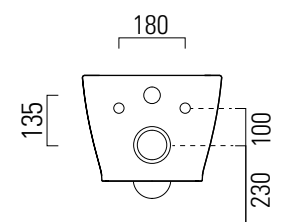

Modo

52×37 swirlflush

Wc
52×37 cm
23,2 kg

WC SOSPESO swirlflush con sistema di fissaggio dal basso.

WALL-HUNG WC swirlflush installation with concealed fastening.

CE

swirlflush® extraglaze antibacterial® quickrelease softclose

Colori - Colours	Codici - Codes	Fori - Tapholes
☐ Bianco lucido - White glossy	9816 11	

Note

1. 1 - Non è consigliato l'impiego di cassette di scarico esterne o impianti dotati di rubinetto flussometro.
   We do not recommend the use of external flushing cisterns or systems endowed with flushometer valves.

Testato con i seguenti dispositivi di scarico | Tested with the following flushing mechanisms

GEBERIT Duofix SIGMA 8 cod. 111.795.00.1; GEBERIT Duofix SIGMA 8 6/3 L cod. 111.697.00.1; GEBERIT Duofix SIGMA 8 4,5/3 L cod. 111.698.00.1; GEBERIT Monolith cod. 131.031.SL.1; GEBERIT Monolith cod. 131.021.SL.1; GEBERIT Combifix 12 cod. 110.358.00.5; GEBERIT Combifix 12 cod. 110.366.00.5; OLI 74 Plus S80 cod. 187649 pneumatico; OLI 74 Plus S80 cod.601803 meccanico; VALSIR Tropea S S90 cod. VS0858252; ReF Optline; TECE Square cod. 9.300.000; TECE Box Octa 8 cm cod. 9370501; VIEGA Eco Plus cod. 704070; VIEGA Eco Plus cod. 606664; GROHE Rapid SL cod.38528001 VIEGA Prevista Pure 8 cm cod. 8513; GEBERIT 111.300.00.5 (testato con riduttore di flusso - tested with flush reducer)