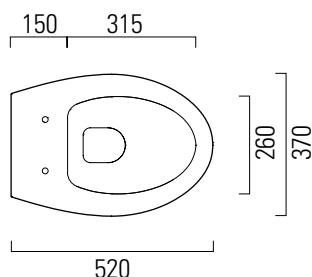

Modo

52×37 swirlflush

Wc
52×37 cm
23,2 kg

WC SOSPESO swirlflush con sistema di fissaggio dal basso.

WALL-HUNG WC swirlflush installation with concealed fastening.

CE

swirlflush® extraglaze antibacterial® quickrelease softclose

Colori - Colours	Codici - Codes	Fori - Tapholes
☐ Bianco lucido - White glossy	9816 11	

Note

1. 1 - Non è consigliato l'impiego di cassette di scarico esterne o impianti dotati di rubinetto flussometro.
   We do not recommend the use of external flushing cisterns or systems endowed with flushometer valves.

Testato con i seguenti dispositivi di scarico | Tested with the following flushing mechanisms

GEBERIT Duofix SIGMA 8 cod. 111.795.00.1; GEBERIT Duofix SIGMA 8 6/3 L cod. 111.697.00.1; GEBERIT Duofix SIGMA 8 4,5/3 L cod. 111.698.00.1; GEBERIT Monolith cod. 131.031.SL.1; GEBERIT Monolith cod. 131.021.SL.1; GEBERIT Combifix 12 cod. 110.358.00.5; GEBERIT Combifix 12 cod. 110.366.00.5; OLI 74 Plus S80 cod. 187649 pneumatico; OLI 74 Plus S80 cod.601803 meccanico; VALSIR Tropea S S90 cod. VS0858252; ReF Optline; TECE Square cod. 9.300.000; TECE Box Octa 8 cm cod. 9370501; VIEGA Eco Plus cod. 704070; VIEGA Eco Plus cod. 606664; GROHE Rapid SL cod.38528001 VIEGA Prevista Pure 8 cm cod. 8513; GEBERIT 111.300.00.5 (testato con riduttore di flusso - tested with flush reducer)