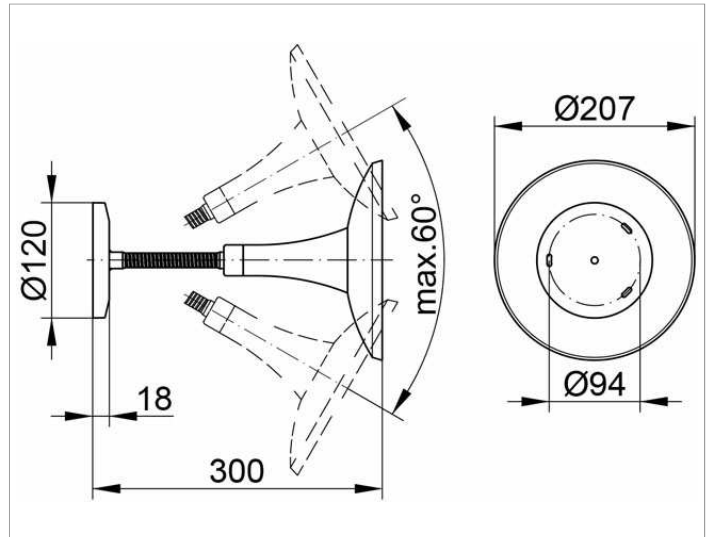

Cosmetic mirrors

17676019000 Cosmetic mirror

PRODUCT

DRAWING

PRODUCT ATTRIBUTES

illuminated, wall mounted, mains voltage,
one-sided mirror, concave
1 x 8 watt, magnification factor x 5
EEK: A , 9 kWh/1000h

SURFACE

chrome-plated

SPECIFICATIONS

KEUCO ELEGANCE cosmetic mirror
IP Rating 20 (Zone 3)
17676019000
Chrome-plated wall-mounted base
with flexible mirror arm
illuminated, wall mounted, mains voltage,
one side mirror, concave
1 x 8 watt, magnification factor x 5
connection via wall socket,
Diameter 207 mm
Projection 300 mm
incl. corrosion-free mounting material

recommended type: Mega man 33805 E14-8W