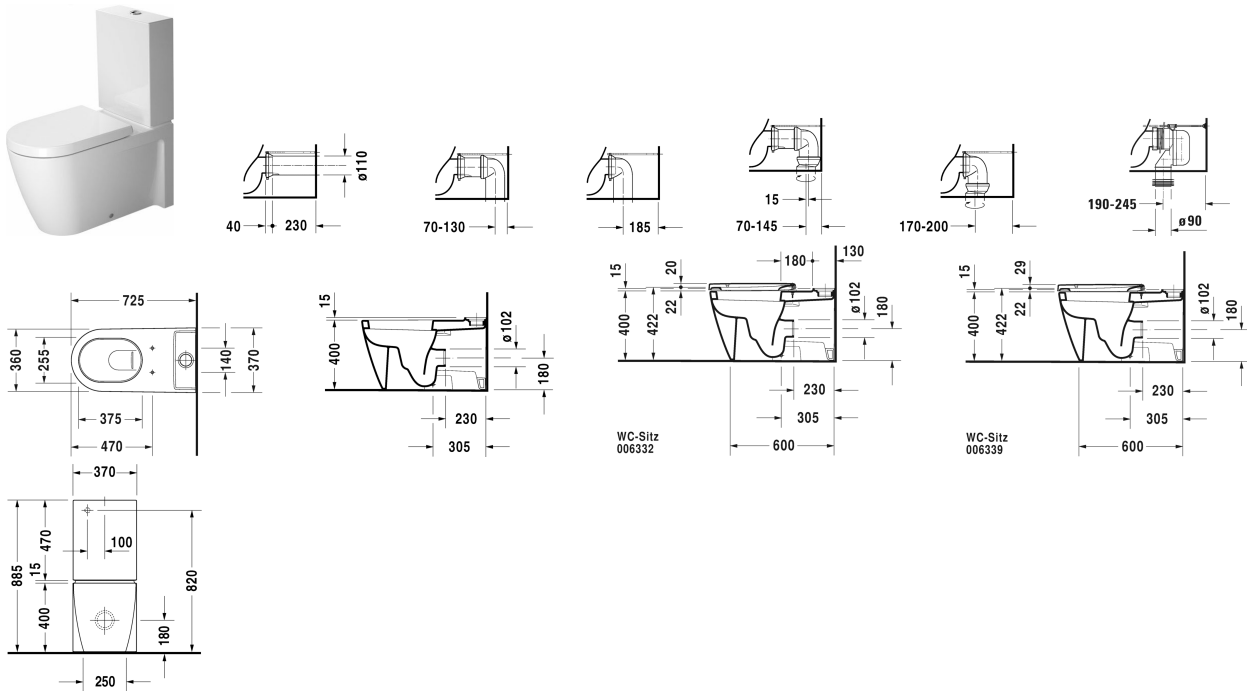

Starck 2 Toilet close-coupled # 2129090000

| < 370 mm > |

Toilet close-coupled	Dimension	Weight	Order number
(without cistern), washdown model, fixings included, UWL class 1			
Colors			
00 White Alpin			
Variant			
<ul style="list-style-type: none"> 4,5 l, Outlet for Vario connector set, for horizontal and vertical outlet, length adjustable from 70 - 200 mm, and vario connecting bend, vertical outlet from 190 - 245 mm 	370 x 725 mm	39.000 kilogram	2129090000
Infobox			
For Starck 2 WCs, constructed before February 2012, the toilet seats without soft closure # 0066910000 and with soft closure # 0066990000 are suitable			
Sanitary ceramics with the special WonderGliss surface finish will remain clean and attractive-looking for a long time to come. When ordering WonderGliss please add a "1" as eleventh digit to the model number.			
Accessory			
Vario connecting bend for vertical outlet	ø 100 mm	0.700 kilogram	899025
Vario connector set incl. excenter	ø 110 mm	1.500 kilogram	001422

Starck 2 Toilet close-coupled # 2129090000

|< 370 mm >|

Suitable products		
Cistern with Dual Flush mechanism, chrome, concealed left supply, 370 x 145 mm	370 x 145 mm	093300
Toilet seat and cover elongated, hinges stainless steel, without soft closure,		006332
Toilet seat and cover elongated, hinges stainless steel, removable, with soft closure,		006339

All drawings contain the necessary measurements which are subject to standard tolerances. They are stated in mm and are non-binding. Exact measurements, in particular for customised installation scenarios, can only be taken from the finished piece.